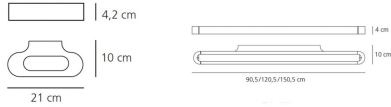

PRODUCT DATA SHEET

Talo Wall

Wall lamp in painted die-cast aluminium.

- Bronze
- Chrome
- Copper
- Gold
- Mirror
- Silver
- Silver Grey
- White

LED Wall

W	Dimensions	Luminous Flux (lm)	Color	Code	Product name
25 W	10x61.5 cm		<input type="radio"/>	NEW *	Talo wall 60 LED - Chrome
			<input type="radio"/>	NEW *	Talo wall 60 LED - Copper
			<input type="radio"/>	1913040A	Talo Parete 60 LED - White

 750°C° IP

* The product is not yet available.

LED Undimmable

 750°C° IPIP 20

W	Dimensions	Luminous Flux (lm)	Color	Code	Product name
20W	10x21 cm	1343lm		0615040A	Talo parete LED - Bronze
				0615050A	Talo parete LED - Gold
				0615030A	Talo parete LED - Polished chrome
				0615020A	Talo parete LED - Silver
				0615010A	Talo parete LED - Bianco
32W	10x90 cm	3216lm		1915020A	Talo parete 90 LED Silver - Undimmable
				1915010A	Talo parete 90 LED White - Undimmable
51W	10x120 cm	4518lm		1917020A	Talo parete 120 LED Silver - Undimmable
				1917010A	Talo parete 120 LED White - Undimmable
60W	10x150 cm	5837lm		1919010A	Talo parete 150 LED White - Undimmable
				1919020A	Talo parete 150 LED Silver - Undimmable

* The product is not yet available.

LED Dimmable

750°C IPIP 20

W	Dimensions	Luminous Flux (lm)	Color	Code	Product name
32W	10x90 cm	3216lm		1916020A	Talo parete 90 LED Silver - Dimmable
				1916010A	Talo parete 90 LED White - Dimmable
51W	10x120 cm	4518lm		1918020A	Talo parete 120 LED Silver - Dimmable
				1918010A	Talo parete 120 LED White - Dimmable
60W	10x150 cm	5837lm		1920010A	Talo parete 150 LED White - Dimmable
				1920020A	Talo parete 150 LED Silver - Dimmable