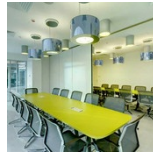

* The product is not yet available.

Designers

Neil Poulton

Projects

› Hotel Mulino Grande

› MFC Capital City

› Vivienda ático

› Kerama Marazzi