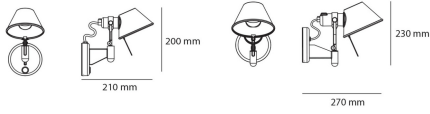

PRODUCT DATA SHEET

Tolomeo Faretto

Wall support in polished aluminium; diffuser in matt anodised aluminium.

Aluminium

LED Undimmable

N/D° IPIP 20

W	Dimensions	Luminous Flux (lm)	CCT	Color	Code	Product name
8W	H 20 cm	350lm	3000K	●	A043500	Tolomeo micro faretto Led - without switch
10W	H 23 cm	410lm	3000K	●	A044650	Tolomeo faretto Led - without switch

LED Dimmable

N/D° IPIP 20

W	Dimensions	Luminous Flux (lm)	CCT	Color	Code	Product name
8W	H 20 cm	350lm	3000K	●	A043600	Tolomeo micro faretto Led - with dimmer
10W	H 23 cm	410lm	3000K	●	A044750	Tolomeo faretto Led - with dimmer