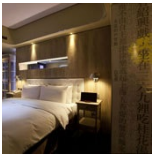

Designers

› Michele De Lucchi

› Giancarlo Fassina

Projects

› Inhouse Hotel

› Hotel Olympia