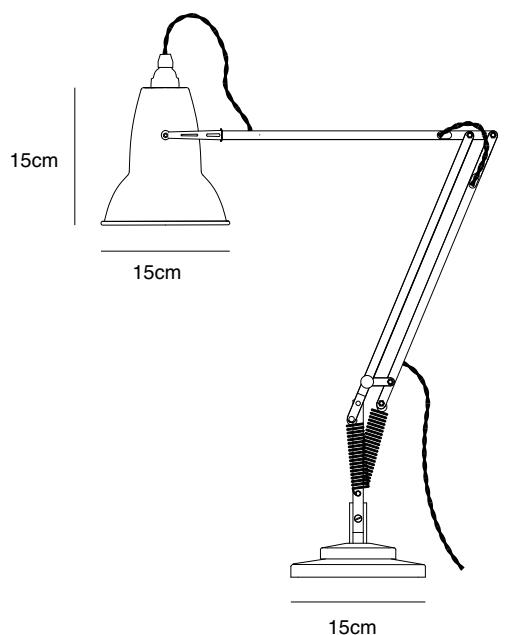

Original 1227™ Brass Desk Lamp

ANGLEPOISE®

Original 1227™ Brass Collection | Technical Sheet

Launched In 2014 | Designed by George Carwardine

31cm

Colours

Desk Lamp - Elephant Grey
Desk Lamp - Dusty Blue
Desk Lamp - Deep Slate

Dimensions

- Shade diameter: 15cm
- Shade height: 15cm
- Max reach: 60cm (from base to shade)
- Base: 15 x 15cm
- Cable length: 200cm
- Lamp Packaging (L x W x H): 31.4cm x 19cm x 48cm
- Lamp Packaged Weight: 4.57kg

Electrical

- Voltage: 220/240V, 50/60Hz
- Class II - Double insulated
- Note: Bulb weight critical for balance. Approximate bulb weight 25-60g
- Inline cable switch (34cm from product)
- Plug: 3-pin UK plug to BS 1363
- E27 lamp holder
- Maximum permitted bulb: 20W CFL / 10W LED E27
- Supplied with compatible E27 bulb (either 15W CFL or 5W LED)
 - 5W LED bulb:
 - Luminous Intensity: 470lm
 - Life: 20,000 Hours
 - Non-dimmable
 - Colour Temperature: 2700K
 - CRI (Ra): 80
 - 15W CFL bulb:
 - Luminous Intensity: 830lm
 - Life: 6,000 Hours
 - Non-dimmable
 - Colour Temperature: 2700K
 - CRI (Ra): 80