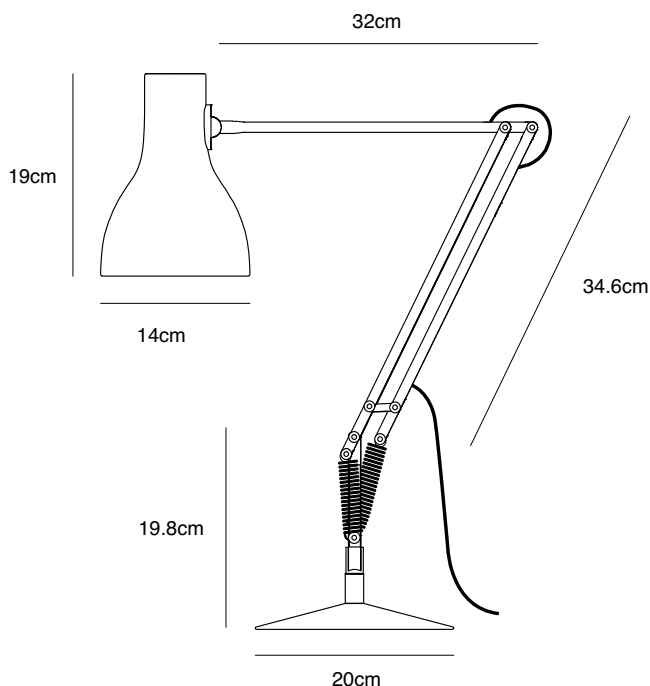

Type 75™ Desk Lamp

ANGLEPOISE®

Type 75™ Collection | Technical Sheet

Launched In 2004 | Designed by Sir Kenneth Grange

Product

Desk Lamp - Jet Black
Desk Lamp - Brushed Aluminium
Desk Lamp - Jasmine White
Desk Lamp with Clamp - Jet Black
Desk Lamp with Clamp - Brushed Aluminium
Desk Lamp with Clamp - Jasmine White*
Wall Mounted Lamp - Jet Black
Wall Mounted Lamp - Brushed Aluminium
Wall Mounted Lamp - Jasmine White*
Desk Lamp with Insert - Jet Black
Desk Lamp with Insert - Brushed Aluminium
Desk Lamp with Insert - Jasmine White*

*Accessory is not colour-matched.

Accessories

Desk Clamp - Jet Black
Desk Clamp - Alpine White
Desk Clamp - Slate Grey
Desk Clamp - Brushed Aluminium
Desk Insert - Jet Black
Desk Insert - Alpine White
Desk Insert - Slate Grey
Desk Insert - Brushed Aluminium
Wall Bracket - Jet Black
Wall Bracket - Alpine White
Wall Bracket - Slate Grey
Wall Bracket - Brushed Aluminium
Floor Pole - Jet Black
Floor Pole - Alpine White
Floor Pole - Slate Grey
Floor Pole - Brushed Aluminium

- Shade diameter: 14cm
- Shade height: 19cm
- Max reach: 66cm (from base to shade)
- Base diameter: 20cm
- Cable length: 200cm
- Lamp Packaging (L x W x H): 31cm x 17cm x 44cm
- Lamp Packaged Weight: 3.65kg