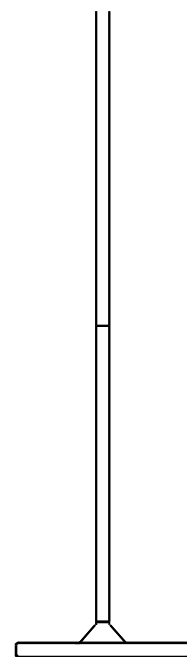

- Shade diameter: 14cm
- Shade height: 19cm
- Max reach: 66cm (from base to shade)
- Base diameter: 20cm
- Cable length: 200cm
- Lamp Packaging (L x W x H): 31cm x 17cm x 44cm
- Lamp Packaged Weight: 3.65kg

Electrical

- Voltage 220/240V, 50/60Hz
- Class II - Double insulated
- Note: Bulb weight critical for balance. Approximate bulb weight 25-60g
- Inline cable switch (34cm from product)
- Plug: 2-pin Europlug to CEE 7/16
- E27 lamp holder
- Maximum permitted bulb: 20W CFL / 10W LED E27
- Supplied with compatible 10W LED E27 bulb
 - Luminous Intensity: 806lm
 - Life: 15,000 Hours
 - Non-dimmable
 - Colour Temperature: 2700K
 - CRI (Ra): 80

Type Range Accessories

ANGLEPOISE®

Type Range Accessories | Technical Sheet

Designed by Sir Kenneth Grange

6cm

6cm

3cm

3.7cm

6cm

11cm

2cm

4.7cm

9.5cm

9.5cm

25cm

91cm