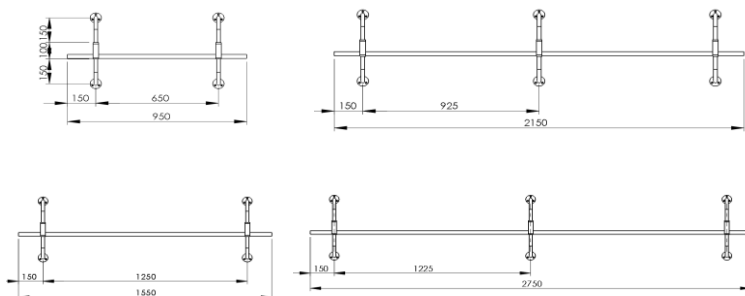

COLOURS

// Black / Oak

// Black / Walnut

// Black / Black stained ash

FACTS

Maximum load of system:

MEASUREMENT - H x W x D

Bracket sizes:

- 1 Shelf bracket: 46 x 6 x 27 cm
- 3 Shelf bracket: 105 x 6 x 27 cm
- 4 Shelf bracket: 140 x 6 x 27 cm
- 5 Shelf bracket: 155 x 6 x 27 cm

Shelf sizes:

- Shelf: 2,5 x 95 x 25 cm
- Shelf: 2,5 x 155 x 25 cm
- Shelf: 2,5 X 215 X 25 cm
- Shelf: 2,5 X 275 X 25 cm

WEIGHT ITEM

- 1 Shelf bracket: 1 kg
- 3 Shelf bracket: 2 kg
- 4 Shelf bracket: 3kg
- 5 Shelf bracket: 4 kg
- Shelf // 95cm: 3,6 kg
- Shelf // 155cm: 5,8 kg
- Shelf // 215cm: 8,1 kg
- Shelf // 275cm: 10,4 kg

PACKAGING TYPE

Cardboard box

PACKAGING MEASUREMENT - H x W x D

- 1 Shelf bracket: 49 x 9 x 30 cm
- 3 Shelf bracket: 107 x 9 x 30 cm
- 4 Shelf bracket: 142 x 9 x 30 cm
- 5 Shelf bracket: 156 x 9 x 30 cm
- Shelf // 95: 96 x 26 x 3 cm
- Shelf // 155: 156 x 26 x 3 cm
- Shelf // 215: 216 x 26 x 3 cm
- Shelf // 275: 276 x 26 x 3 cm

WEIGHT PACKAGING - MATERIAL TYPE

Cardboard box and styrofoam