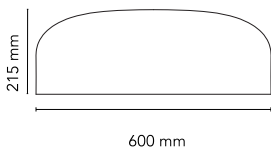

Mounting	Ceiling
Environment	Indoor
Weight	4,5 Kg
Light sources available	4 x RF29186 LED 10W E27 3000K A70 [e] 965lm Dimmable 4 x RF28782 LED 10W E27 2700K A70 [e] 965lm Dimmable 4 x RF28665 LED 15W E27 2700K [e] 2000lm Dimmable 4 x RF28666 LED 15W E27 3000K [e] 2000lm Dimmable 4 x RF26259 LED 18W E27 2700K [e] 1900lm Dimmable 4 x RF26258 LED 18W E27 3000K [e] 2000lm Dimmable