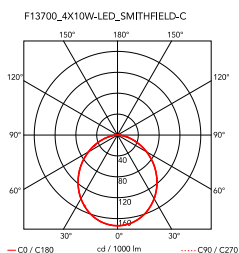

Mounting	Ceiling
Environment	Indoor
Weight	4,5 Kg
Light sources available	4 x RF29186 LED 10W E27 3000K A70 [e] 965lm Dimmable 4 x RF28782 LED 10W E27 2700K A70 [e] 965lm Dimmable 4 x RF28665 LED 15W E27 2700K [e] 2000lm Dimmable 4 x RF28666 LED 15W E27 3000K [e] 2000lm Dimmable 4 x RF26259 LED 18W E27 2700K [e] 1900lm Dimmable 4 x RF26258 LED 18W E27 3000K [e] 2000lm Dimmable