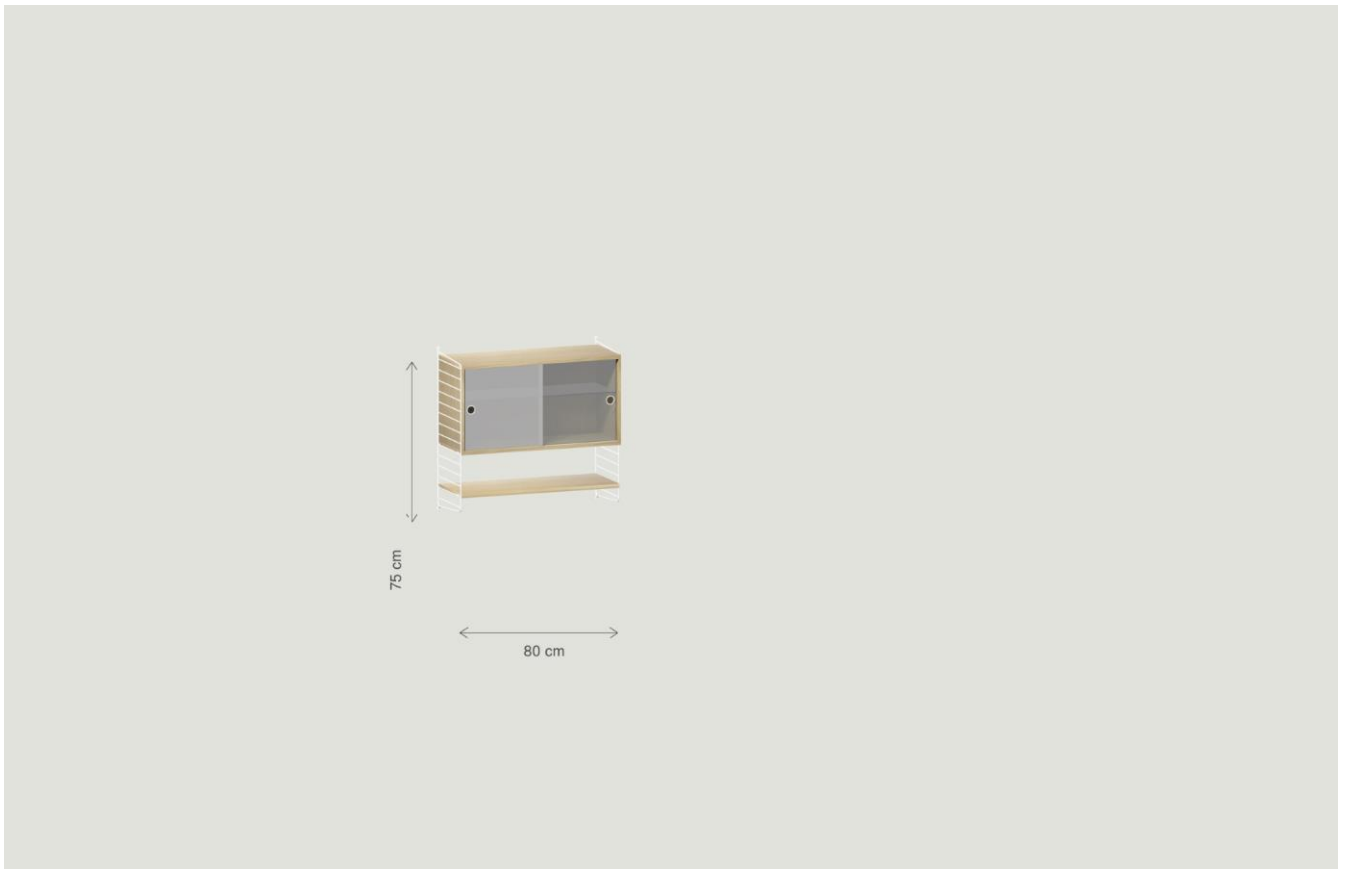

string furniture - my custom string shelf

shelf id: V27716810

Dimensions: 80cm x 75cm

list of articles

#	item	article
1	white wall panel 75x30cm 2-pack	SW7530-12-2
1	oak shelf 78x30cm 3-pack (not used 2)	7830-05-3
1	oak display cabinet 1-pack	VS7830-05-1