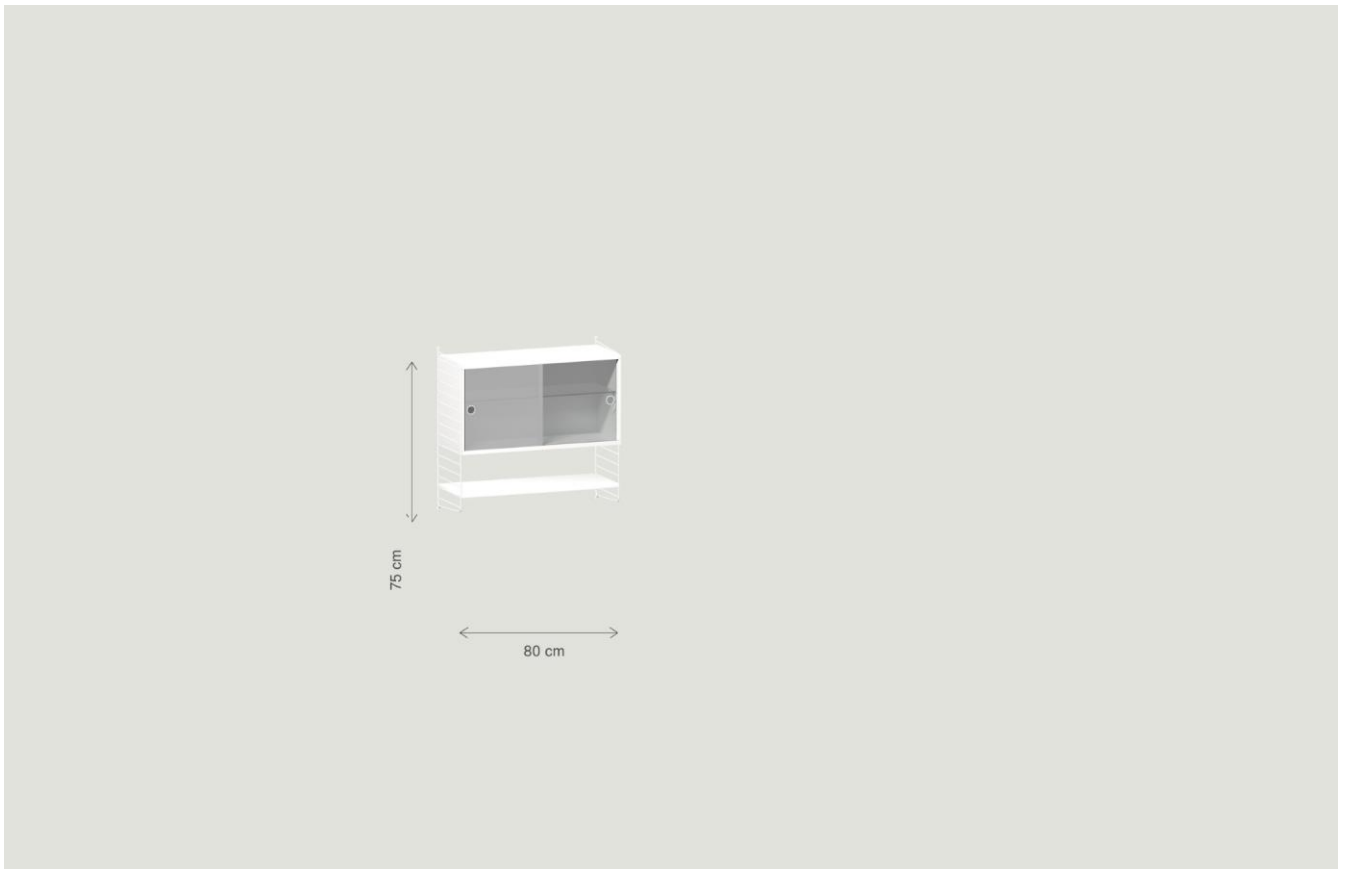

string furniture - my custom string shelf

shelf id: V27716803

Dimensions: 80cm x 75cm

list of articles

#	item	article
1	white wall panel 75x30cm 2-pack	SW7530-12-2
1	white shelf 78x30cm 3-pack (not used 2)	7830-12-3
1	white display cabinet 1-pack	VS7830-12-1