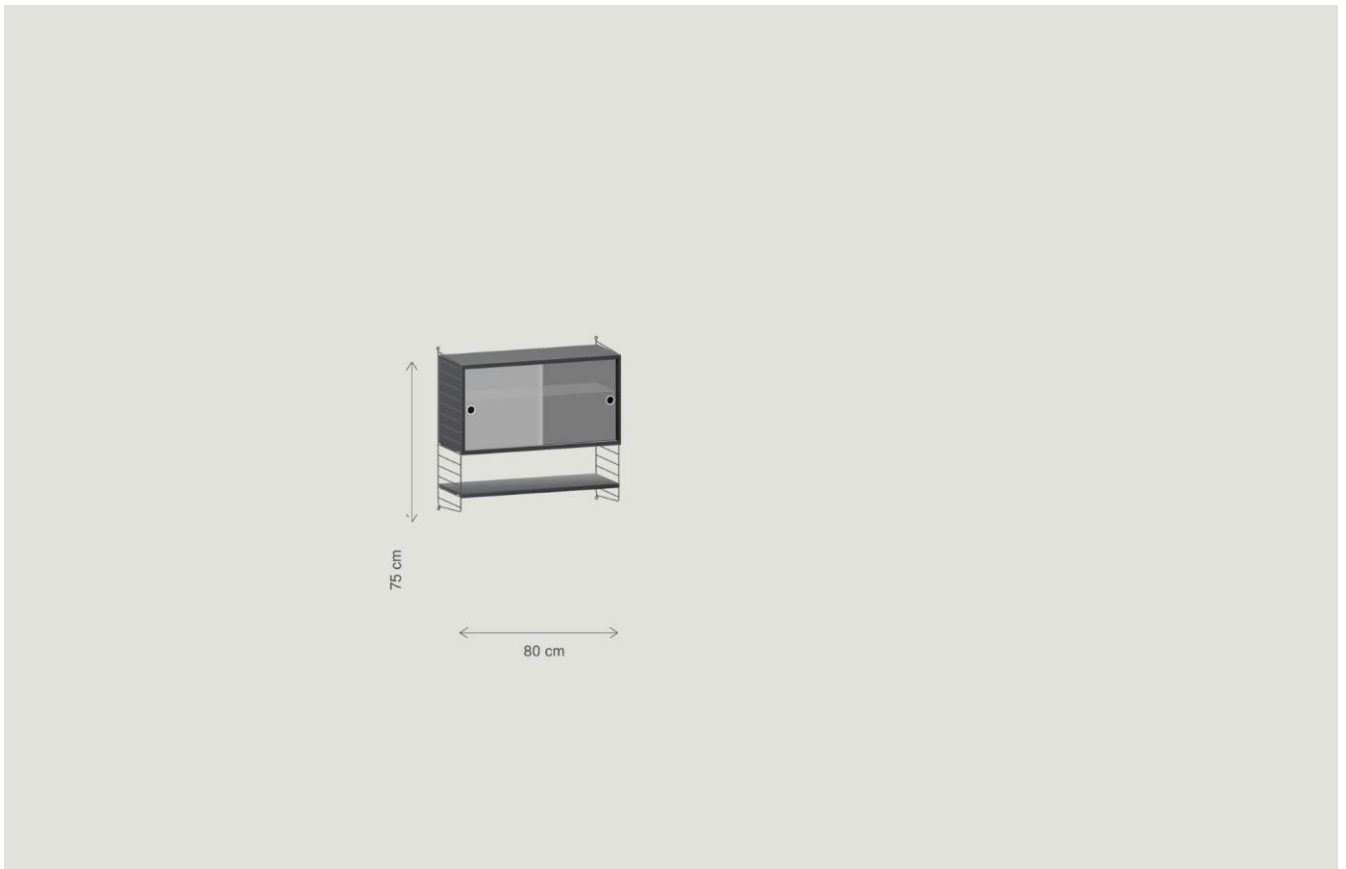

## string furniture - my custom string shelf

shelf id: V27716764

Dimensions: 80cm x 75cm

## list of articles

#	item	article
1	black wall panel 75x30cm 2-pack	SW7530-13-2
1	black stained ash shelf 78x30cm 3-pack (not used 2)	7830-03-3
1	black stained ash display cabinet 1-pack	VS7830-03-1