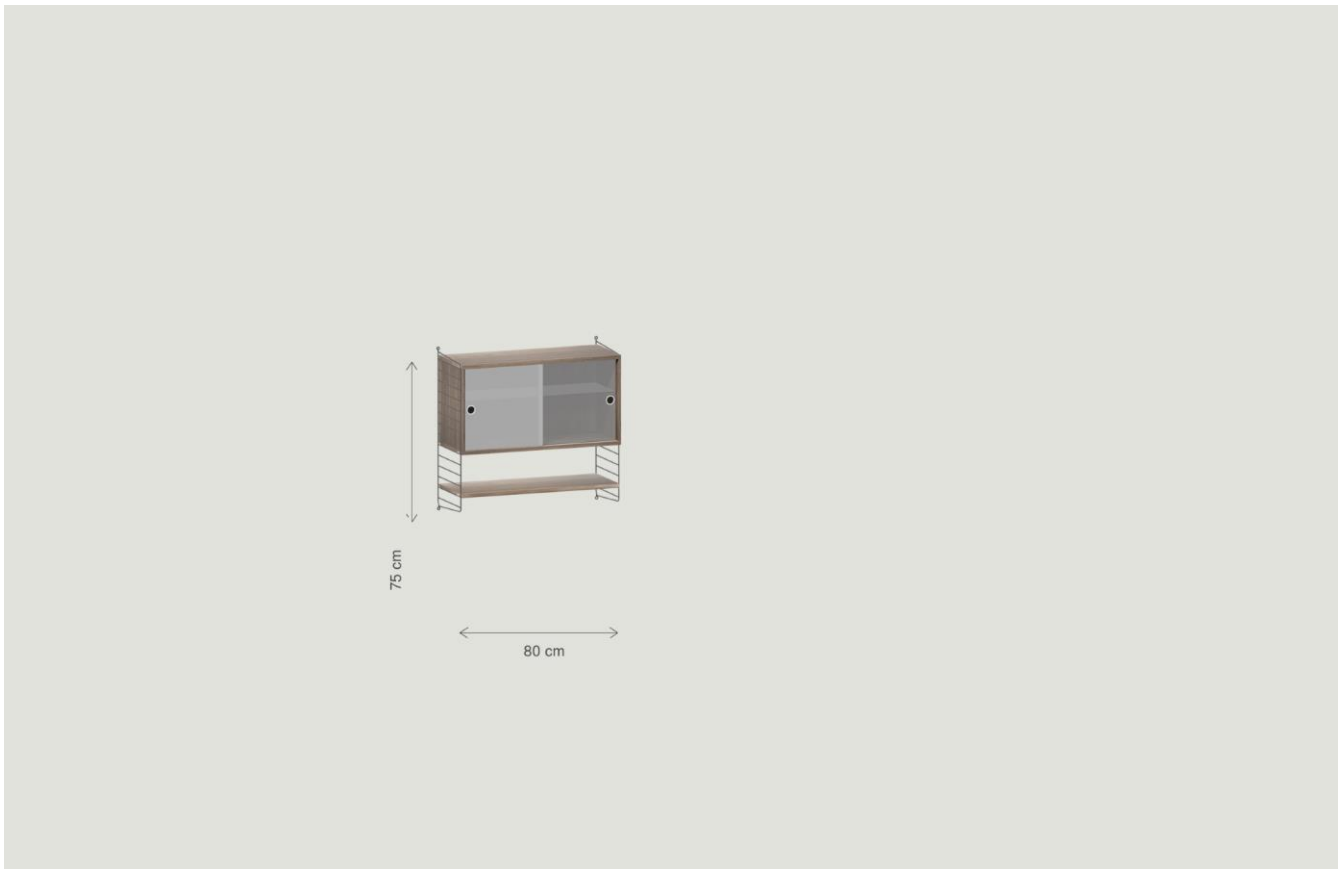

string furniture - my custom string shelf

shelf id: V27716785

Dimensions: 80cm x 75cm

list of articles

#	item	article
1	black wall panel 75x30cm 2-pack	SW7530-13-2
1	walnut shelf 78x30cm 3-pack (not used 2)	7830-04-3
1	walnut display cabinet 1-pack	VS7830-04-1