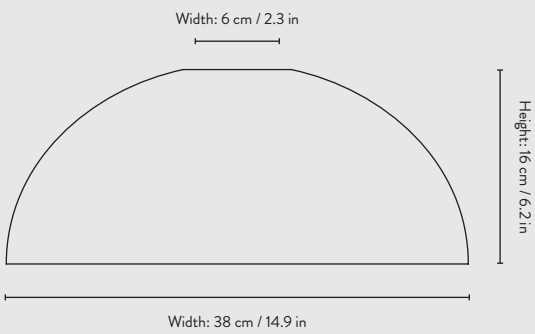

**DISC SHADE
LIGHT GREY**

Item no: 5127
Weight: 0.2 kg

Recommended retail price:
DKK 499.00
SEK 630.00
NOK 679.00
EUR 69.00
GBP 62.00

**DISC SHADE
BRASS**

Item no: 5126
Weight: 0.2 kg

Recommended retail price:
DKK 499.00
SEK 630.00
NOK 679.00
EUR 69.00
GBP 62.00