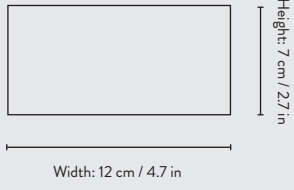

**DISC SHADE
LIGHT GREY**

Item no: 5127
Weight: 0.2 kg

Recommended retail price:
DKK 499.00
SEK 630.00
NOK 679.00
EUR 69.00
GBP 62.00

**DISC SHADE
BRASS**

Item no: 5126
Weight: 0.2 kg

Recommended retail price:
DKK 499.00
SEK 630.00
NOK 679.00
EUR 69.00
GBP 62.00