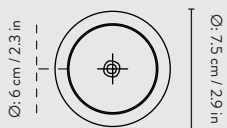

SOCKET PENDANT HIGH