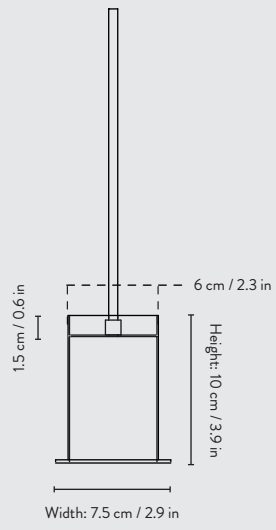

SOCKET PENDANT LOW