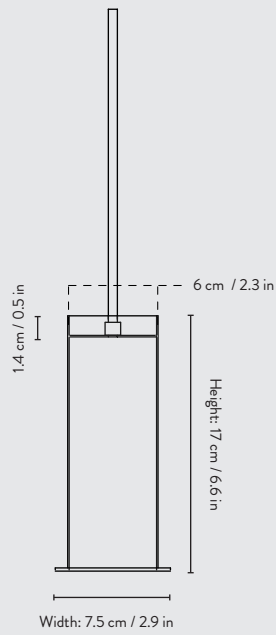

SOCKET PENDANT HIGH