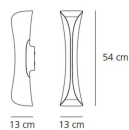

#### LED Wall

650° IP20

W	Dimensions	Luminous Flux (lm)	Color	Code	Product name
20W	13x13 cm	920lm		1373010A	Cadmo Wall - LED - Black/White
				1373030A	Cadmo Wall - LED - Red/White
				1373020A	Cadmo wall - LED - White/White