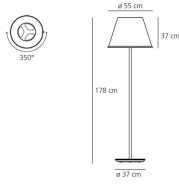

PRODUCT DATA SHEET

Choose Mega

Base in zamac, painted metal structure, adjustable diffuser in thermoformed material joined with parchment paper.

Transparent + Natural

HALO A60 Suspension

750° IP20

W	Dimensions	Luminous Flux (lm)	Color	Code	Product name
231W	55 cm	3540lm		1124020A	Choose Mega - Parchment

HALO R80 Qa60 Floor

750° IP20

W	Dimensions	Luminous Flux (lm)	Color	Code	Product name
210+100W	H 178 cm	1180+1420lm		1135020A	Choose Mega - Parchment

Designers

› Matteo Thun

Projects

› Fábrica do Chocolate