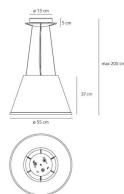

PRODUCT DATA SHEET

Choose Mega

Base in zamac, painted metal structure, adjustable diffuser in thermoformed material joined with parchment paper.

Transparent + Natural

HALO A60 Suspension

750° IP20

W	Dimensions	Luminous Flux (lm)	Color	Code	Product name
231W	55 cm	3540lm		1124020A	Choose Mega - Parchment

HALO R80 Qa60 Floor

750° IP20

W	Dimensions	Luminous Flux (lm)	Color	Code	Product name
210+100W	H 178 cm	1180+1420lm		1135020A	Choose Mega - Parchment

Designers

› Matteo Thun

Projects

› Fábrica do Chocolate