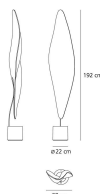

PRODUCT DATA SHEET

Cosmic Leaf

"It appears as a digital leaf from another World , embedded with scales like a reptile or an insect which gather light and shadow on its body to seduce a mate." Floor lamp, with matching table, recessed and suspension versions. Available with halogen or metal halide source. Materials: chromed steel structure; body lamp-diffuser in transparent methacrylate with texture; painted metal lighting unit.

Transparent

HALO Floor

© V PG □ N/D° IP20

W	Dimensions	Luminous Flux (lm)	Color	Code	Product name
100W	H 192 cm	977lm	○	1504010A	Cosmic Leaf - Halo

Designers

› Ross Lovegrove

Projects

› FreyWille
Moscow