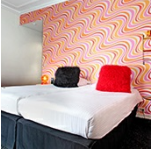

PRODUCT DATA SHEET

Dalù

This is a re-edition of the luminaire from the sixties designed by Vico Magistretti, Dalù expresses the spirit of our times. It is available in various colours and finishes, though retaining its unmistakable original design. The lamp is composed of a body made of moulded thermoplastic material.

Black ● White ○

HALO D45 Table

© V PG E N.D.° IP20

W	Dimensions	Luminous Flux (lm)	Color	Code	Product name
28W	18.4x18.4 cm	345lm	●	1466030A	Dalù Black
			○	1466000A	Dalù White

Designers

Projects

› Vintage Hotel