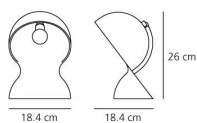

Black ● White ○

HALO D45 Table

© V PG E N.D.° IP20

W	Dimensions	Luminous Flux (lm)	Color	Code	Product name
28W	18.4x18.4 cm	345lm	●	1466030A	Dalù Black
			○	1466000A	Dalù White

Designers

Projects

› Vintage Hotel