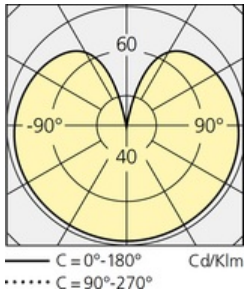

PRODUCT DATA SHEET

Dioscuri parete-soffitto

Materials: thermoplastic resin ceiling support; acid-etched blown glass diffuser.

White
○

HALO Wall/Ceiling

850° IP65

W	Dimensions	Luminous Flux (lm)	Color	Code	Product name
48W	H 13 cm	980lm	○	1039010A	Dioscuri 14
77W	H 23 cm	1180lm	○	0112010A	Dioscuri 25
105W	H 34 cm	2870lm	○	0116010A	Dioscuri parete-soffitto 35
	H 42 cm	4200lm	○	0117010A	Dioscuri parete-soffitto 42