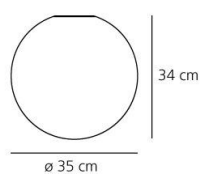

PRODUCT DATA SHEET

Dioscuri parete-soffitto

Materials: thermoplastic resin ceiling support; acid-etched blown glass diffuser.

White
○

HALO Wall/Ceiling

850° IP65

W	Dimensions	Luminous Flux (lm)	Color	Code	Product name
48W	H 13 cm	980lm	○	1039010A	Dioscuri 14
77W	H 23 cm	1180lm	○	0112010A	Dioscuri 25
105W	H 34 cm	2870lm	○	0116010A	Dioscuri parete-soffitto 35
	H 42 cm	4200lm	○	0117010A	Dioscuri parete-soffitto 42