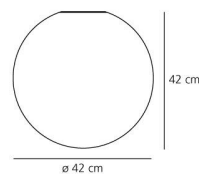

PRODUCT DATA SHEET

Dioscuri parete-soffitto

Materials: thermoplastic resin ceiling support; acid-etched blown glass diffuser.

White
○

HALO Wall/Ceiling

850° IP65

W	Dimensions	Luminous Flux (lm)	Color	Code	Product name
48W	H 13 cm	980lm	○	1039010A	Dioscuri 14
77W	H 23 cm	1180lm	○	0112010A	Dioscuri 25
105W	H 34 cm	2870lm	○	0116010A	Dioscuri parete-soffitto 35
	H 42 cm	4200lm	○	0117010A	Dioscuri parete-soffitto 42