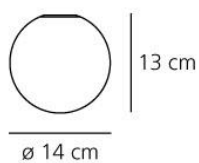

PRODUCT DATA SHEET

Dioscuri parete-soffitto

Materials: thermoplastic resin ceiling support; acid-etched blown glass diffuser.

White
○

HALO Wall/Ceiling

850° IP65

W	Dimensions	Luminous Flux (lm)	Color	Code	Product name
48W	H 13 cm	980lm	○	1039010A	Dioscuri 14
77W	H 23 cm	1180lm	○	0112010A	Dioscuri 25
105W	H 34 cm	2870lm	○	0116010A	Dioscuri parete-soffitto 35
	H 42 cm	4200lm	○	0117010A	Dioscuri parete-soffitto 42