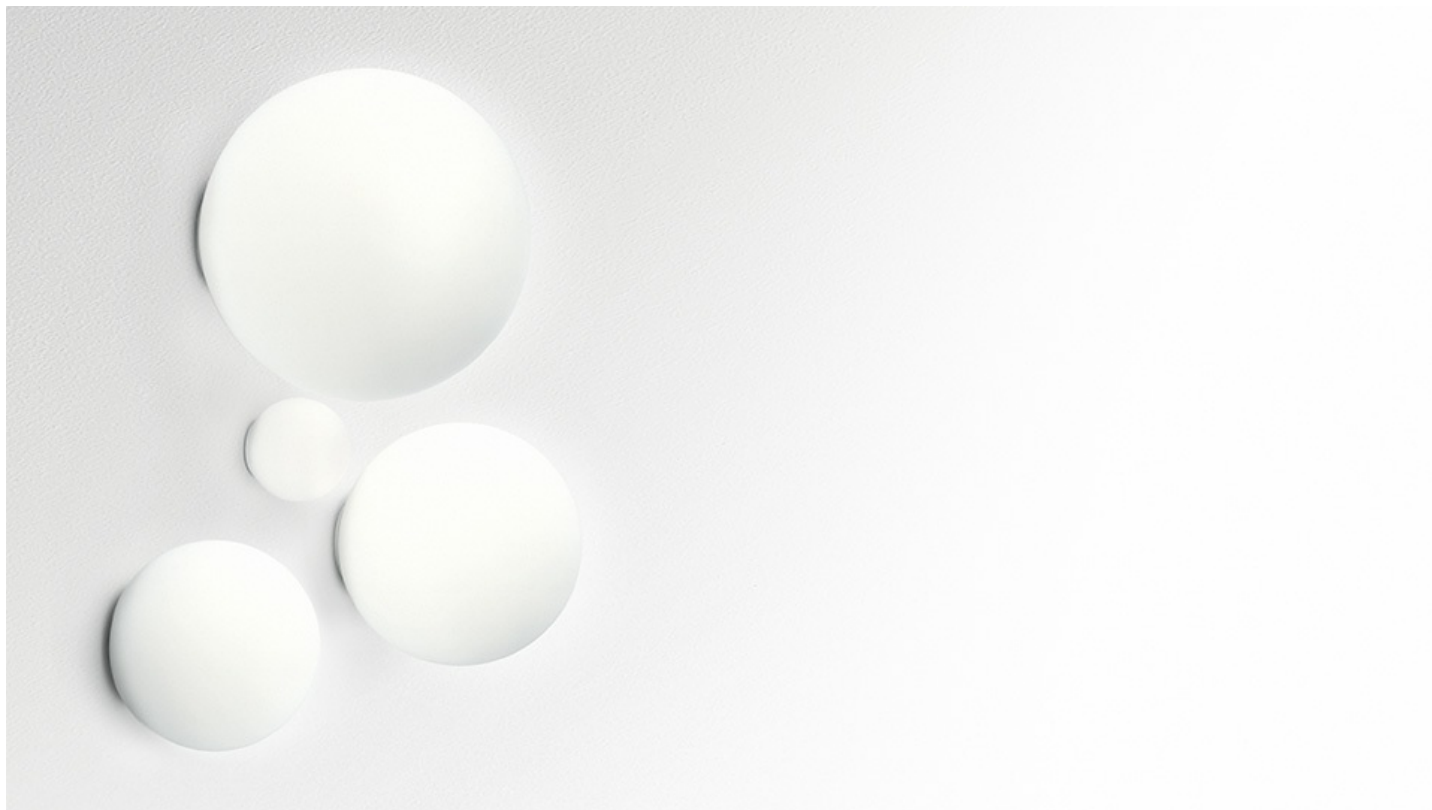

PRODUCT DATA SHEET

Dioscuri parete-soffitto

Materials: thermoplastic resin ceiling support; acid-etched blown glass diffuser.

White
○

HALO Wall/Ceiling

850° IP65

W	Dimensions	Luminous Flux (lm)	Color	Code	Product name
48W	H 13 cm	980lm	○	1039010A	Dioscuri 14
77W	H 23 cm	1180lm	○	0112010A	Dioscuri 25
105W	H 34 cm	2870lm	○	0116010A	Dioscuri parete-soffitto 35
	H 42 cm	4200lm	○	0117010A	Dioscuri parete-soffitto 42