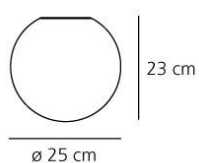

PRODUCT DATA SHEET

Dioscuri parete-soffitto

Materials: thermoplastic resin ceiling support; acid-etched blown glass diffuser.

White
○

HALO Wall/Ceiling

850° IP65

W	Dimensions	Luminous Flux (lm)	Color	Code	Product name
48W	H 13 cm	980lm	○	1039010A	Dioscuri 14
77W	H 23 cm	1180lm	○	0112010A	Dioscuri 25
105W	H 34 cm	2870lm	○	0116010A	Dioscuri parete-soffitto 35
	H 42 cm	4200lm	○	0117010A	Dioscuri parete-soffitto 42