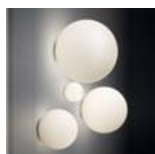

PRODUCT DATA SHEET

Dioscuri parete-soffitto

Materials: thermoplastic resin ceiling support; acid-etched blown glass diffuser.

White
○

HALO Wall/Ceiling

850° IP65

W	Dimensions	Luminous Flux (lm)	Color	Code	Product name
48W	H 13 cm	980lm	○	1039010A	Dioscuri 14
77W	H 23 cm	1180lm	○	0112010A	Dioscuri 25
105W	H 34 cm	2870lm	○	0116010A	Dioscuri parete-soffitto 35
	H 42 cm	4200lm	○	0117010A	Dioscuri parete-soffitto 42