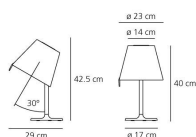

PRODUCT DATA SHEET

Melampo night

Base in painted zamac; painted aluminium stem; diffuser in silk satin fabric on a plastic frame.

Aluminium Grey Natural

HALO Qi26 Table

 650° IP20

W	Dimensions	Luminous Flux (lm)	Color	Code	Product name
46W	H 40 cm	630lm	<input type="radio"/>	0710010A	Melampo Night - Aluminium
			<input type="radio"/>	0710020A	Melampo Night - Bronze Ecrù