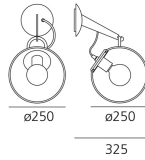

PRODUCT DATA SHEET

Miconos

Structure in polished chromed metal, diffuser in transparent blown glass.

Transparent
○

FLUO G120 Suspension

© V PG E N/D° IP20

W	Dimensions	Luminous Flux (lm)	Color	Code	Product name
23W	H 100 cm	1500lm	○	A031000	Miconos sospensione

FLUO Ceiling

© V PG E N/D° IP20

W	Dimensions	Luminous Flux (lm)	Color	Code	Product name
23W	H 48 cm	1200lm	○	A022800	Miconos soffitto

FLUO G90 Wall

CCC V PC N/D° IP20

W	Dimensions	Luminous Flux (lm)	Color	Code	Product name
20W	25x32.5 cm	1200lm	○	A020100	Miconos parete