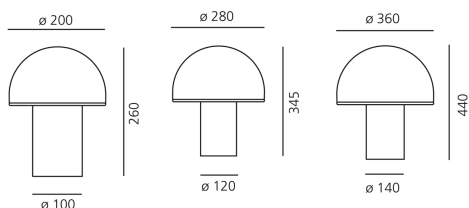

PRODUCT DATA SHEET

Onfale

Body and diffuser in opaline blown glass. Transparent crystal edge added.

White

HALO D45 Qt26 A60 Table

N.A.° IP20

W	Dimensions	Luminous Flux (lm)	Color	Code	Product name
46+18W	H 26 cm	630lm	○	A006400	Onfale little
	H 28 cm	630+170lm	○	A006500	Onfale medium
77+18W	H 44 cm	1180+170lm	○	A006300	Onfale big