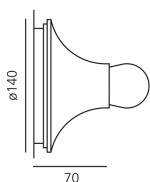

PRODUCT DATA SHEET

Teti

Wall/ceiling in thermoplastic resin.

- Polished White Transparent Transparent Dark Grey Transparent Orange
- ○ ● ●

HALO Wall/Ceiling

△ PG □ N/D° IP20

W	Dimensions	Luminous Flux (lm)	Color	Code	Product name
28W	14 cm	345lm	○	A048120	Teti White
			○	A048100	Teti Transparent
			●	A048150	Teti Anthracite grey
			●	A048110	Teti Orange