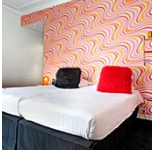

Projects

› Vintage Hotel