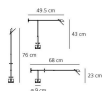

PRODUCT DATA SHEET

Tizio Micro

Range of lamps available in several dimensions, with different finishes. Materials: painted polycarbonate. Tizio LED: head in aluminium. Specification: adjustable counterbalanced arms and head.

Black ● Mirror ●

HALO Table

© CC V PG E N/D° IP20

W	Dimensions	Luminous Flux (lm)	Color	Code	Product name
20W	H 43 cm	234lm	●	A008100	Tizio micro Black
			●	A008300	Tizio micro Polished chrome

Designers

Projects