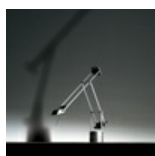

PRODUCT DATA SHEET

Tizio Micro

Range of lamps available in several dimensions, with different finishes. Materials: painted polycarbonate. Tizio LED: head in aluminium. Specification: adjustable counterbalanced arms and head.

Black ● Mirror ●

HALO Table

© CC V PG E N/D° IP20

W	Dimensions	Luminous Flux (lm)	Color	Code	Product name
20W	H 43 cm	234lm	●	A008100	Tizio micro Black
			●	A008300	Tizio micro Polished chrome

Designers

Projects