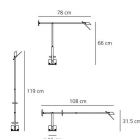

#### HALO Table

W	Dimensions	Luminous Flux (lm)	Color	Code	Product name
50 W	H 66 cm	1180 lm	●	A009010	Tizio Black