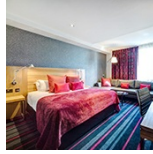

› Apex Edinburgh
City Hotel