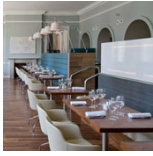

Designers

› Michele De Lucchi

› Giancarlo Fassina

Projects

› Hotel Idea

› Apex Hotel

› Speicher 7

› Hotel Hilton
Mexico