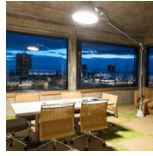

Designers

› Michele De Lucchi

› Giancarlo Fassina

Projects

› Hotel Idea

› Apex Hotel

› Speicher 7

› Hotel Hilton
Mexico