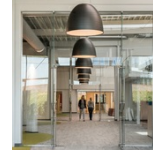

› Design Offices
Wortmann/Tamaris