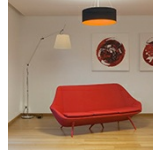

› Association
Office