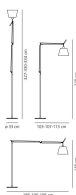

PRODUCT DATA SHEET

Tolomeo Mega Terra

Polished aluminium base and cantilevered arms; diffuser in parchment paper on a plastic frame; joints in polished aluminium. Diffuser adjustable in all directions. System of spring balancing. 0763010A item code for the Base and arms The code is referred to the body lamp only

Alluminium ● Black ●

LED Dimmable

CCC V PC ENEC 650°C IPIP 20

W	Dimensions	Luminous Flux (lm)	Color	Code	Product name
31W	H 148 cm	1500lm	●	0762010A	Tolomeo Floor Mega - LED - Alluminium - Dimmer
			●	0761010A	Tolomeo Floor Mega - LED - Alluminium - Dimmer
			●	0762030A	Tolomeo Floor Mega - LED - Black - Dimmer
			●	0761030A	Tolomeo Floor Mega - LED - Black - Dimmer

		Code
	TOLOMEO MEGA LED BASE+ASTA	0763010A
	TOLOMEO MEGA LED BASE+ASTA NERO	0763030A
	TOLOMEO MEGA DIFF.TESSUTO NRO D.320	0772010A
	TOLOMEO MEGA DIFF.TESSUTO NRO D.360	0772020A
	TOLOMEO MEGA DIFF.TESSUTO NRO D.420	0772030A
	TOLOMEO MEGA DIFF.PERG.320	0780010A
	TOLOMEO MEGA DIFF.PERG.360	0780020A
	TOLOMEO MEGA DIFF.PERG.420	0780030A
	TOLOMEO MEGA DIFF.RASO 320	0781010A
	TOLOMEO MEGA DIFF.RASO 360	0781020A
	TOLOMEO MEGA DIFF.RASO 420	0781030A