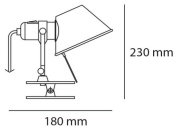

### Tolomeo Pinza

Support in polished aluminium, diffuser in matt anodised aluminium; steel pincer grip.

Aluminium

LED Undimmable

 N/D° IPIP 20

W	Dimensions	Luminous Flux (lm)	CCT	Color	Code	Product name
8W	H 20 cm	410lm	3000K	●	A043800	Tolomeo micro pinza - Led Aluminium

LED Dimmable

 N/D° IPIP 20

W	Dimensions	Luminous Flux (lm)	CCT	Color	Code	Product name
10W	H 23 cm	410lm	3000K	●	A044850	Tolomeo pinza - Led Aluminium