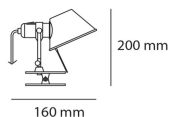

### Tolomeo Pinza

Support in polished aluminium, diffuser in matt anodised aluminium; steel pincer grip.

Aluminium

LED Undimmable

 N/D° IPIP 20

W	Dimensions	Luminous Flux (lm)	CCT	Color	Code	Product name
8W	H 20 cm	410lm	3000K	●	A043800	Tolomeo micro pinza - Led Aluminium

LED Dimmable

 N/D° IPIP 20

W	Dimensions	Luminous Flux (lm)	CCT	Color	Code	Product name
10W	H 23 cm	410lm	3000K	●	A044850	Tolomeo pinza - Led Aluminium