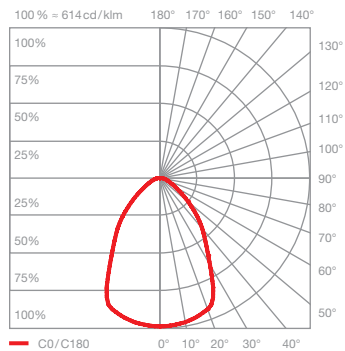

incl. power supply unit

dimensions in mm

technical data Mito soffitto 20 up

properties	material	aluminium, painted, PVD-coated steel, plastic, optical silicone, polyurethane
	weight	0.7 kg
surface	head	bronze, matt gold, rose gold, matt silver, matt white, matt black, phantom, black phantom
	cover	matt white, matt black
Occhio »color tune« LED	average life time	> 50.000 hrs
	energy efficiency class (luminous efficiency)	G (42 lm / W)
	power	LED 20 W (incl. Occhio power supply unit approx. 23 W, standby < 0.5 W)
	color rendering index	high color; CRI Ra 95
	color temperature (color consistency)	2700–4000 K (2-step)
electricity	dimming	via trailing-edge phasecut dimmer or Occhio air (optional) *
	connection	230 V AC
	power factor power supply (cos φ1)	0.9
	flicker / stroboscopic effect	1 (PstLM) / 0.9 (SVM)
	permitted operating conditions	max. 30°C for indoor use only

* For a list of compatible dimmers, see www.occhio.de/dim_en, trailing-edge phasecut dimmer and Occhio air not combinable

Mito soffitto 20 up lighting effects

ceiling (narrow)

concentrated light, beam angle approx. 50°

inserts: narrow

luminous flux : high color 20 W 720 lm

UGR (4H8H) > 19*

ceiling (wide)

wide-radiation light, beam angle approx. 80°

inserts : wide

luminous flux : high color 20 W 850 lm

UGR (4H8H) > 19*

wall to wall (wide)

wide-radiation light, beam angle approx. 80°

inserts : wide

luminous flux : high color 20 W 850 lm

*The standardized indication of glare values (UGR value - 4H8H) is not quite significant for annular luminaires. In most real applications the result of an individual calculation is a UGR value <19. Therefore, we recommend to carry out a calculation which can be prepared by our lighting design team (project-support@occhio.de).