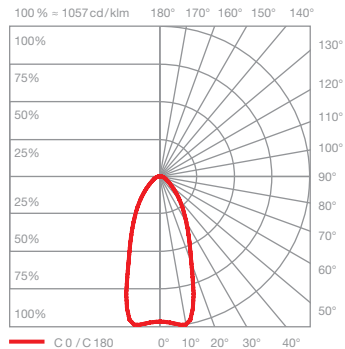

Mito soffitto 20 up lighting effects

ceiling (narrow)

concentrated light, beam angle approx. 50°

inserts: narrow

luminous flux : high color 20 W 720 lm

UGR (4H8H) > 19*