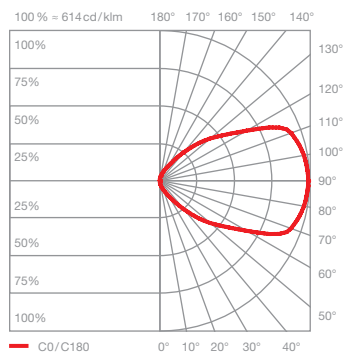

incl. power supply unit

dimensions in mm

technical data Mito soffitto 20 up

properties	material	aluminium, painted, PVD-coated steel, plastic, optical silicone, polyurethane
	weight	0.7 kg
surface	head	bronze, matt gold, rose gold, matt silver, matt white, matt black, phantom, black phantom
	cover	matt white, matt black
Occhio »color tune« LED	average life time	> 50.000 hrs
	energy efficiency class (luminous efficiency)	G (42 lm / W)
	power	LED 20 W (incl. Occhio power supply unit approx. 23 W, standby < 0.5 W)
	color rendering index	high color; CRI Ra 95
	color temperature (color consistency)	2700–4000 K (2-step)
electricity	dimming	via trailing-edge phasecut dimmer or Occhio air (optional) *
	connection	230 V AC
	power factor power supply (cos φ1)	0.9
	flicker / stroboscopic effect	1 (PstLM) / 0.9 (SVM)
	permitted operating conditions	max. 30°C for indoor use only

inserts: narrow

luminous flux : high color 20 W 720 lm

UGR (4H8H) > 19*

ceiling (wide)

wide-radiation light, beam angle approx. 80°

inserts : wide

luminous flux : high color 20 W 850 lm

UGR (4H8H) > 19*

wall to wall (wide)

wide-radiation light, beam angle approx. 80°

inserts : wide

luminous flux : high color 20 W 850 lm

*The standardized indication of glare values (UGR value - 4H8H) is not quite significant for annular luminaires. In most real applications the result of an individual calculation is a UGR value <19. Therefore, we recommend to carry out a calculation which can be prepared by our lighting design team (project-support@occhio.de).