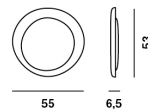

Bahia mini LED

Weight

net kg: 2,30
gross kg: 4,60

Packaging

vol. m3: 0,069
n. boxes: 1

Bulbs

LED included 21,5W 2850°K 2425lm CRI>90 115
lm/W