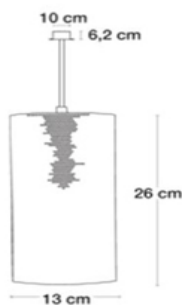

PD1 PD3, PD2, PD4 PD5

ACCESSORIES

Exchangeable Inner Shade

COLOURS

// Matt black

// Matt white

// Nickel

// Blue

// Red

FACTS

MEASUREMENT - L X W X H MM

Lamp rosette height: 32 mm
Lamp rosette diameter: 100 mm
Shade height: 260 mm
Shade diameter: Ø130 mm
Cable length, exposed: APP, 2000 mm

WEIGHT ITEM - LAMP INCL. WIRE AND ROSETTE

1060g

PACKAGING TYPE

Cardboard box

PACKAGING MEASUREMENT - L X W X H CM

L:15,2 X W:15,2 X H:35,9 cm

WEIGHT PACKAGING - MATERIAL TYPE

- Delivery note: 4 g
- Screws: 4,5 g
- Rawplugs (2 pcs.): 1 g
- Plastic bags (PE-LD + PO-HD): 20 g
- Socket protection: 8 g
- Rosette protection: 56,5 g
- Cardboard: 166,5 g

WEIGHT PACKAGING - TOTAL

1320 g

NUMBER OF PARCELS - SALES PACKAGING

1 pcs.

NUMBER OF PARCELS - TRANSPORT PACKAGING