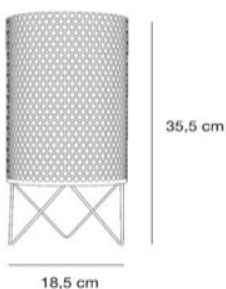

PD1 PD3, PD2, PD4 PD5

COLOURS

FACTS

MEASUREMENT - L X W X H MM

Lamp height: 355 mm
Shade diameter: Ø185 mm
Cable length, exposed: APP. 2000 mm

WEIGHT ITEM - LAMP INCL. WIRE

1224 g

PACKAGING TYPE

Cardboard box

PACKAGING MEASUREMENT - L X W X H CM

L:20,5 X W:20,5 X H:41 cm

WEIGHT PACKAGING - MATERIAL TYPE

- Delivery note: 4 g
- Plug protector: 15 g
- Plastic bags (PE-LD + PO-HD): 24,5 g
- Plastic bags (PE-LD + PO-HD): 10,5 g
- Cardboard bottom: 66 g
- Cardboard: 270 g

WEIGHT PACKAGING - TOTAL

1615 g