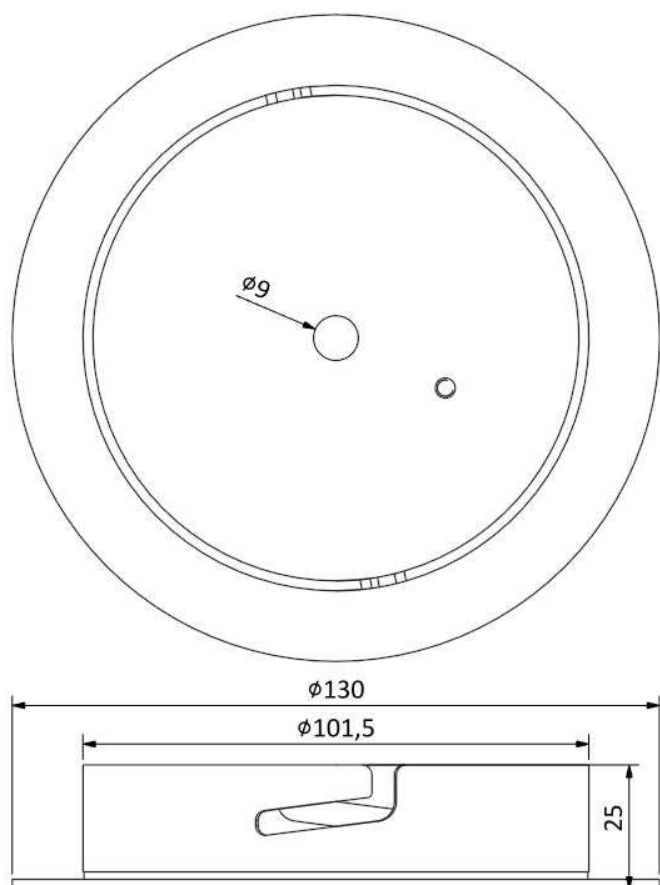

## Tech. description

The light comprises a metal body with GZ10 socket, a dural cap, silicone power cord, and a stainless-steel ceiling canopy. The entire assembly is IP54 compliant. The glass component is suspended from the metal body. In turn, the light assembly is suspended from the ceiling canopy.

## DIMENSIONS [mm]

### CEILING CANOPY

**Dimensions O x w [mm]** 130 x 25 mm  
**Weight [kg]** 0,6 kg  
**Material** stainless steel

### Drawing