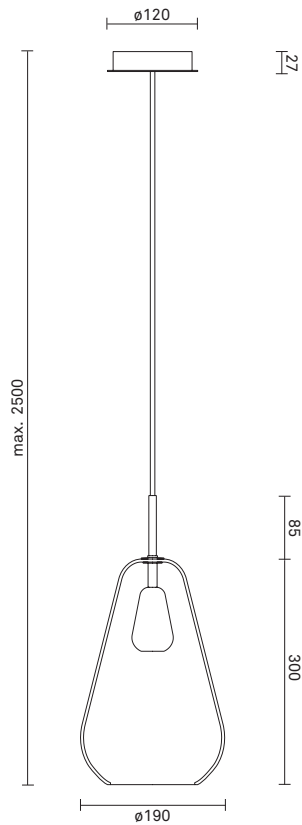

NUURA

ANOLI 1 Medium

Design: Sofie Refer, 2018. EU-model.

Anoli 1 Medium in mouth blown Gold glass and Nordic Gold finish Incl. Ceiling plate.

Anoli Collection captures the tranquility of falling water droplets. The elegant droplets and golden warmth are the essence of the sophisticated pendant collection Anoli.

Anoli 1 - Medium works perfectly as a single pendant or more pendants in lines or grouped over a table or desk.

Anoli collection:

The Anoli collection include the following products:

- **Anoli 1 Small:** Nordic Gold, Opal White/Gold Glass
- **Anoli 1 Medium:** Nordic Gold, Opal White/Gold Glass
- **Anoli 3:** Nordic Gold, Opal White/Gold Glass
- **Anoli 6:** Nordic Gold, Opal White/Gold Glass
- **Anoli 13:** Nordic Gold, Opal White/Gold Glass

TECHNICAL INFO

Product no.: 01330122

Type: Suspension - Indoor

Colour:

Glass: Gold
Metal: Nordic Gold
Cable: Black

Materials:

Powder coated metal
Mouth-blown glass
Fabric covered cable

Dimensions:

∅190mm x 385mm
Ceiling plate: ∅120mm x 50mm
Fabric cable - Length: 2500mm

Product weight:

Product incl. ceiling plate: 1255 g
Ceiling plate: 265 g

Packaging:

Dimensions: L: 254mm x W: 254mm x H: 481mm
Weight: 916 g
Total weight incl. product: 2171 g
Number of parcels: 1
Material: Brown cardboard.