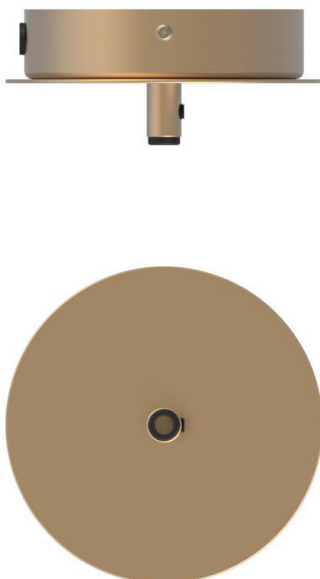

TECHNICAL INFO

Product no.: 01330122

Type: Suspension - Indoor

Colour:

Glass: Gold
Metal: Nordic Gold
Cable: Black

Materials:

Powder coated metal
Mouth-blown glass
Fabric covered cable

Dimensions:

∅190mm x 385mm
Ceiling plate: ∅120mm x 50mm
Fabric cable - Length: 2500mm

Product weight:

Product incl. ceiling plate: 1255 g
Ceiling plate: 265 g

Packaging:

Dimensions: L: 254mm x W: 254mm x H: 481mm
Weight: 916 g
Total weight incl. product: 2171 g
Number of parcels: 1
Material: Brown cardboard.

Included ceiling plate:

Packaging - weight - material:

Cardboard outside: 598 g
Cardboard inside: 289 g
Bubble wrap: 25 g
Plastic bag: 4 g

Cleaning:

Use a soft dry cloth to clean the product.
Do not use household cleaners.

Certifications and labels:

CE - CE-certified
IP20 - IP20
□ - Class II

Light source:

Socket: E14
Max wattage: 25W (Bulb not included)
Voltage (V): 220-240V

Recommended light source:

Tube light T25, 3.5W LED, 2700 Kelvin, 210lm

Energy efficiency class:

A+ (with recommended bulb)

Dimmability:

Can be fitted with an aligned dimmer.

DALI compatible