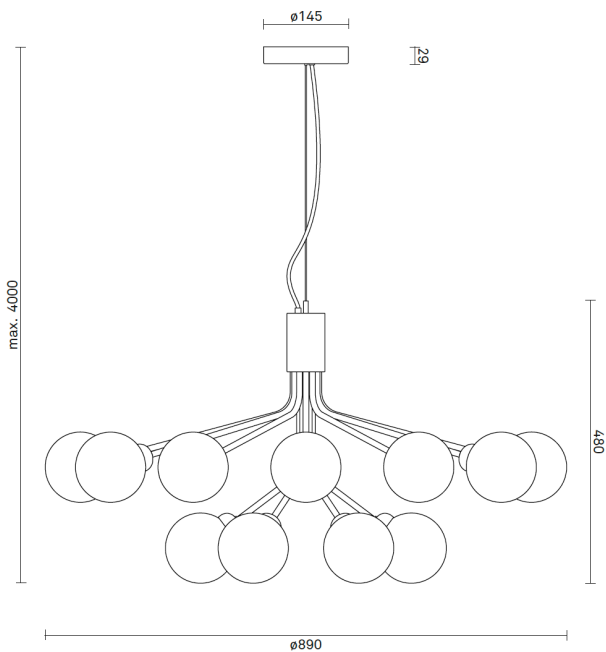

The collection consists of chandeliers with 9 or 18 mouth-blown glass globes and are available in golden Brushed Brass finish or the smooth Satin Black. A ceiling mounted version with 9 globes is also available.

NUURA

TECHNICAL INFO

Product no.: 05180422

Type: Suspension - Indoor

Colour:

Glass: Gold

Metal: Brass Finish

Cable: Gold

Materials:

Anodized metal

Mouth-blown glass

Fabric covered cable

Dimensions:

ø890mm x 480mm

Ceiling plate: ø145mm x 29mm

Fabric cable - Length: 4000mm