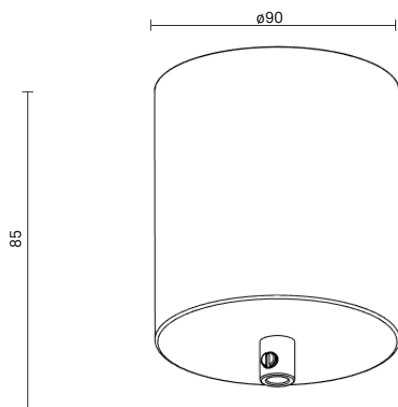

NUURA

CEILING CUP Cable

Design: Sofie Refer, 2020. EU-model.

Product no.:

Brass - 066708

Black - 066707

White - 066709

Type: Suspension - Indoor

Colour:

Brass

Black

White

Materials:

Powder coated metal

Dimensions:

ø90mm x 85mm

Packaging:

Dimensions: L: mm x W: mm x H: mm

Weight: g

Total weight incl. product: g

Number of parcels: 1

Material: Brown cardboard.

Packaging - weight - material:

Cardboard outside: g