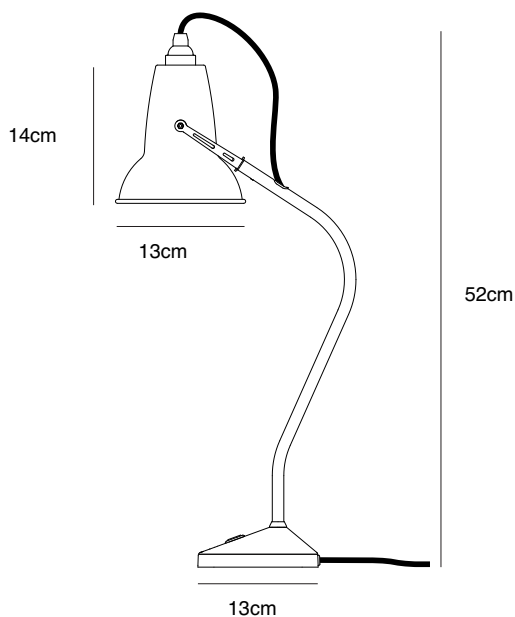

Original 1227™ Mini

ANGLEPOISE®

Original 1227™ Mini Collection | Technical Sheet

Launched In 2015 | Designed by George Carwardine

Max. 28cm

Colours

Table Lamp - Jet Black with Black Cable Braid
Table Lamp - Linen White with Grey Cable Braid
Table Lamp - Dove Grey with Grey Cable Braid

Description

Standing just 52cm tall from its tip to its toe, diminutive it may be, but our new Original 1227™ Mini Table Lamp with steel profiled arm packs quite a punch. The highly flexible shade allows the light to be focused just where it's needed and the stylish, pyramid-shaped base ensures perfect stability. Combine impeccable performance and reliability with that familiar, iconic shade shape, add a smart logo plaque for good measure, and what you have is undeniably an Anglepoise® lamp. Just the job for beside the bed or wherever space is an issue.

Materials

- Gloss paint finish
- Steel shade
- Chrome plated fittings
- Cast Iron base with steel cover
- Steel profiled arm

Dimensions

- Shade diameter: 13cm
- Shade height: 14cm
- Max reach: 20cm (from base to shade)
- Base size: 13 x 13cm
- Cable length: 180cm
- Lamp packaging (L x W x H): 23cm x 16.5cm x 46.5cm
- Lamp packaged weight: 2.4kg

Electrical

- Voltage: 220/240V, 50/60Hz
- Class II - Double insulated
- Base mounted push switch
- Plug: 2-pin Europlug to CEE 7/16
- E14 lamp holder
- Maximum permitted bulb: 15W CFL / 5W LED E14
- Bulb not included