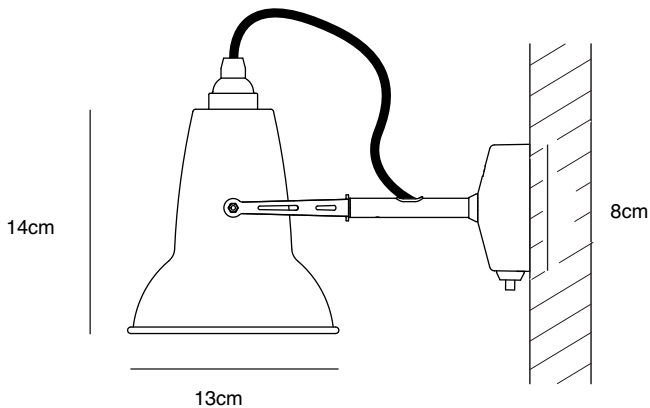

# Original 1227™ Mini

ANGLEPOISE®

Original 1227™ Mini Collection | Technical Sheet

Launched In 2015 | Designed by George Carwardine

Max. 28cm

## Description

Hot on the heels of the Original 1227™ Brass Wall Light comes the Original 1227™ Mini Wall Light, offering all the functionality of the larger light with classic chrome fittings and new colour choices. With its authentic shade shape offering a wide collection of movement, braided fabric cable and stylish wall sconce with etched logo plaque, this versatile little lamp not only looks great, it performs superbly too. And when it comes to installing, help is at hand with the easy-to-use wall mount kit supplied.

## Dimensions

- Shade diameter: 13cm
- Shade height: 14cm
- Max reach: 28cm (from wall to shade)
- Wall plate: 8 x 8cm
- Light packaging (L x W x H): 22cm x 15cm x 29cm
- Light packaged weight: 0.36kg