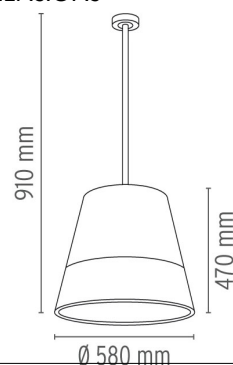

DIMENSIONS

CERTIFICATIONS