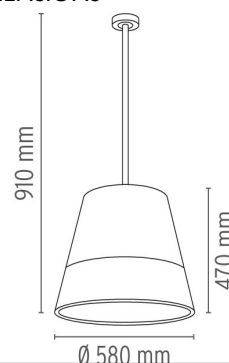

ROMEO OUTDOOR C3 PVC (91 CM)

Mounting	Ceiling surface
Lamps description	1 x 205W E27 HSGS or 1 LED 21W E27 2450lm 3000K
Environment	Outdoor
Finish	Green wall, Panama
Technical description	Suspension luminaire for outdoor use providing direct and diffused light. External diffuser obtained from braided colored PVC tubes, internal frame in polyester-painted phosphochromated aluminum tubes. Inner diffuser in opal-colored, vacuum-formed polycarbonate which is removable for bulb change without the use of tools. Diffuser support in anodized die-cast aluminum alloy, liquid grey painted. Die-cast aluminum alloy ceiling fitting with polished finish. Injection-molded polycarbonate (PC) cover rose. 316L stainless steel pole – polished. In order to obtain good weather resistance, all the painted details have undergone a "galvanization" with phosphochromate treatment for enhanced corrosion resistance.

Romeo Outdoor C3 Pvc (91 cm)
designed by Philippe Starck

Suspension luminaire for outdoor use providing direct and diffused light.

ELECTRICAL

Emergency	Without
Voltage (V)	220/240

 F6469022	Panama
 F6469041	Green wall

PHYSICAL

Construction material	Aluminum, Polycarbonate, PVC, Stainless steel
Weight (kg)	7.5

DIMENSIONS

CERTIFICATIONS

Romeo Outdoor C3 Pvc (91 cm) . Lamps

205W E27 HSGS

Lamp Watt:
205 W

Lamp category:
Halogen mains

Socket:
E27

Lamp type:
HSGS

LED 21W E27 2450lm

Lamp Watt:
21 W

Lamp category:
LED

Socket:
E27

Lamp type:
LED

Romeo Outdoor C3 Pvc (91 cm)