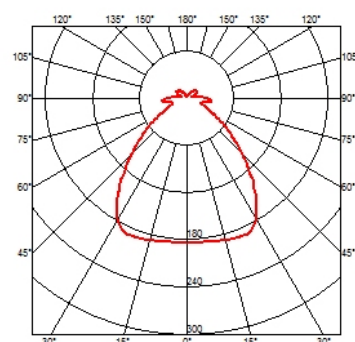

ROMEO OUTDOOR C3 PVC (91 CM)

Mounting	Ceiling surface
Lamps description	1 x 205W E27 HSGS or 1 LED 21W E27 2450lm 3000K
Environment	Outdoor
Finish	Green wall, Panama
Technical description	Suspension luminaire for outdoor use providing direct and diffused light. External diffuser obtained from braided colored PVC tubes, internal frame in polyester-painted phosphochromated aluminum tubes. Inner diffuser in opal-colored, vacuum-formed polycarbonate which is removable for bulb change without the use of tools. Diffuser support in anodized die-cast aluminum alloy, liquid grey painted. Die-cast aluminum alloy ceiling fitting with polished finish. Injection-molded polycarbonate (PC) cover rose. 316L stainless steel pole – polished. In order to obtain good weather resistance, all the painted details have undergone a "galvanization" with phosphochromate treatment for enhanced corrosion resistance.

Romeo Outdoor C3 Pvc (91 cm)
designed by Philippe Starck

Suspension luminaire for outdoor use providing direct and diffused light.

ELECTRICAL

Emergency	Without
Voltage (V)	220/240

 F6469022	Panama
 F6469041	Green wall

PHYSICAL

Construction material	Aluminum, Polycarbonate, PVC, Stainless steel
Weight (kg)	7.5

DIMENSIONS

CERTIFICATIONS

Romeo Outdoor C3 Pvc (91 cm) . Lamps

205W E27 HSGS

Lamp Watt:
205 W

Lamp category:
Halogen mains