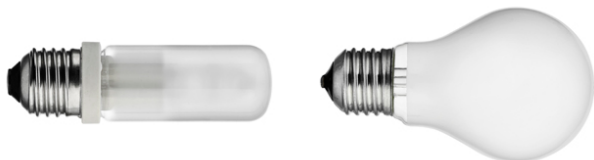

ROMEO OUTDOOR C3 PVC (91 CM)

Mounting	Ceiling surface
Lamps description	1 x 205W E27 HSGS or 1 LED 21W E27 2450lm 3000K
Environment	Outdoor
Finish	Green wall, Panama
Technical description	Suspension luminaire for outdoor use providing direct and diffused light. External diffuser obtained from braided colored PVC tubes, internal frame in polyester-painted phosphochromated aluminum tubes. Inner diffuser in opal-colored, vacuum-formed polycarbonate which is removable for bulb change without the use of tools. Diffuser support in anodized die-cast aluminum alloy, liquid grey painted. Die-cast aluminum alloy ceiling fitting with polished finish. Injection-molded polycarbonate (PC) cover rose. 316L stainless steel pole – polished. In order to obtain good weather resistance, all the painted details have undergone a "galvanization" with phosphochromate treatment for enhanced corrosion resistance.

Romeo Outdoor C3 Pvc (91 cm)
designed by Philippe Starck

Suspension luminaire for outdoor use providing direct and diffused light.

ELECTRICAL

Emergency	Without
Voltage (V)	220/240

 F6469022	Panama
 F6469041	Green wall

PHYSICAL

Construction material	Aluminum, Polycarbonate, PVC, Stainless steel
Weight (kg)	7.5

DIMENSIONS

CERTIFICATIONS

Romeo Outdoor C3 Pvc (91 cm) . Lamps

205W E27 HSGS

Lamp Watt:
205 W

Lamp category:
Halogen mains

Socket:
E27

Lamp type:
HSGS

LED 21W E27 2450lm

Lamp Watt:
21 W

Lamp category:
LED

Socket:
E27

Lamp type:
LED

Romeo Outdoor C3 Pvc (91 cm)