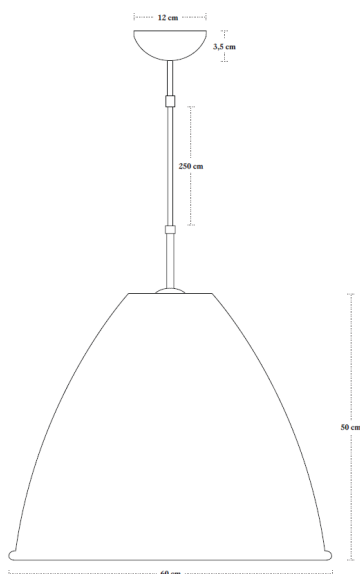

VERSION - BESTLITE PENDANT LAMP BL9XL

Shade: Powder coated aluminium
Ceiling cup: Chromed steel

RAL codes are indicative.

- Fabric wire - Black:
- Black / White inside // RAL 9004 / RAL 9003 // Gloss level 20 / Gloss level 20
- Fabric wire - Off-White:
- Off-White / White inside // RAL 1015 / RAL 9003 // Gloss level 20 / Gloss level 20
- Fabric wire - White:
- White / White inside // RAL 9003 / RAL 9003 // Gloss level 20 / Gloss level 20

Please contact us for other colours or finishes.

VERSION

Order item - look for part number in the pricelist.

Series contains the following:

BL9S, BL9M, BL9L, BL9XL

FACTS

MEASUREMENT - L X W X H MM

Lamp rosette height: 35 mm
Lamp rosette diameter: Ø120 mm
Shade height: 500 mm
Shade diameter: Ø600 mm
Cord - total length w/sw: App. 2500 mm
Cord - exposed out of lamp: App. 1980 mm

WEIGHT ITEM - LAMP INCL. WIRE

2500 g

PACKAGING TYPE

White hard cardboard box w/ Sply corrugated

PACKAGING MEASUREMENT - L X W X H CM

L:640 x W:645 x H:560 cm

WEIGHT PACKAGING - MATERIAL TYPE

- LD polyethylene top: 319 g
- LD polyethylene bund: 123,5 g
- PE polybag boble: 114,5 g
- PE polybag: 8 g
- Cardboard inside: 94,5 g
- Cardboard outside: 1897 g