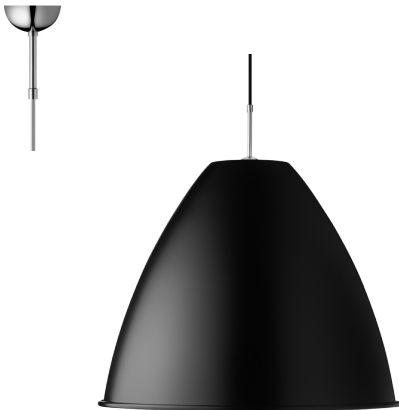

BESTLITE BL9XL // PENDANT, EU MODEL

Designed by Robert Dudley Best

PRODUCT

COLOURS

Item no.: 001-0919X
+ style code

DESCRIPTION

Bestlite has been in continuous production since 1930. Robert Dudley Best created Bestlite design. He was highly influenced by the Bauhaus. In the past 80 years, people appreciated the lamps and it decorates many homes, hotels and restaurants worldwide. Loved by architects, designers and design aficionados throughout its 80-year history, today, Bestlite enjoys global iconic status.

VERSION - BESTLITE PENDANT LAMP BL9XL

Shade: Powder coated aluminium
Ceiling cup: Chromed steel

RAL codes are indicative.

- Fabric wire - Black:
- Black / White inside // RAL 9004 / RAL 9003 // Gloss level 20 / Gloss level 20
- Fabric wire - Off-White:
- Off-White / White inside // RAL 1015 / RAL 9003 // Gloss level 20 / Gloss level 20
- Fabric wire - White:
- White / White inside // RAL 9003 / RAL 9003 // Gloss level 20 / Gloss level 20

Please contact us for other colours or finishes.

VERSION

Order item - look for part number in the pricelist.

Series contains the following:

BL9S, BL9M, BL9L, BL9XL

FACTS

MEASUREMENT - L X W X H MM

Lamp rosette height: 35 mm
Lamp rosette diameter: Ø120 mm
Shade height: 500 mm
Shade diameter: Ø600 mm
Cord - total length w/sw: App. 2500 mm
Cord - exposed out of lamp: App. 1980 mm