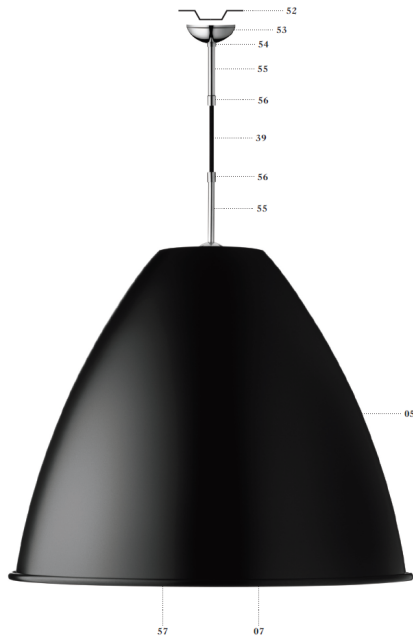

VERSION - BESTLITE PENDANT LAMP BL9XL

Shade: Powder coated aluminium
Ceiling cup: Chromed steel

RAL codes are indicative.

- Fabric wire - Black:
- Black / White inside // RAL 9004 / RAL 9003 // Gloss level 20 / Gloss level 20
- Fabric wire - Off-White:
- Off-White / White inside // RAL 1015 / RAL 9003 // Gloss level 20 / Gloss level 20
- Fabric wire - White:
- White / White inside // RAL 9003 / RAL 9003 // Gloss level 20 / Gloss level 20

Please contact us for other colours or finishes.

VERSION

Order item - look for part number in the pricelist.

Series contains the following:

BL9S, BL9M, BL9L, BL9XL

FACTS

MEASUREMENT - L X W X H MM

Lamp rosette height: 35 mm
Lamp rosette diameter: Ø120 mm
Shade height: 500 mm
Shade diameter: Ø600 mm
Cord - total length w/sw: App. 2500 mm
Cord - exposed out of lamp: App. 1980 mm

STANDARD

- Euro voltage: 230 V
- Frequency: 50 Hz
- Supply voltage: AC power ~
- Normally Closed: IP20

Class II / Double insulated

CE-Mark

Luminaires accepted for mounting on a flammable base

KOMPONENTS

- 04 // Shade Ø60 cm.
- 07 // E27 lamp holder
- 39 // Textile covered cord, round
- 52 // Mounting plate BL9
- 53 // Ceiling cup
- 54 // Screw for ceiling cup
- 55 // Cord tube
- 56 // Screw for cord tube
- 57 // Internal shade ring

Item no.: 001-0919X

MATERIAL

- Shade: Powder coated aluminium
- Ceiling cup: Chromed steel
- Textile covered cord

INSTALLATION INSTRUCTIONS