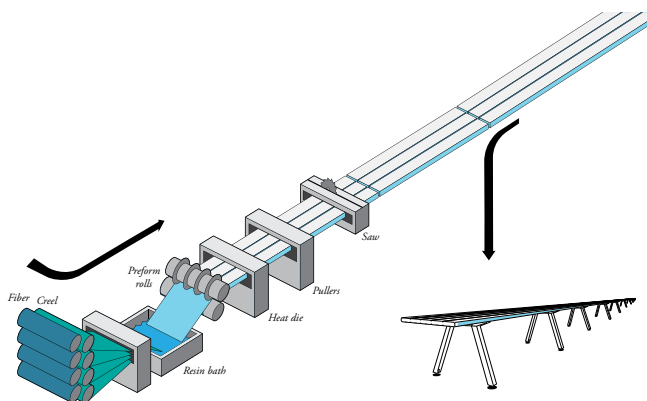

FLOOR FASTENING

Marina Table comes with an optional floor fastening set.

INSTRUCTIONS

Do not use power tools to assemble your Marina Table.

Only to be mounted with no. 10 - 17 spanner and no. 3 - 4 hex key.

WARNING

Stains should be removed immediately with a clean, soft cloth, particularly in case of dark-coloured liquids such as wine, ink, coffee, coke, oil and bird droppings. If left to dry, these liquids may cause permanent damage!

F.A.Q.

Q: What is the biggest size possible?

A: We even produced a 30m table, the only problem is transport. We can deliver tables up to 7m without extra costs.

MAINTENANCE

Download the manuals from our website for maintenance instructions.