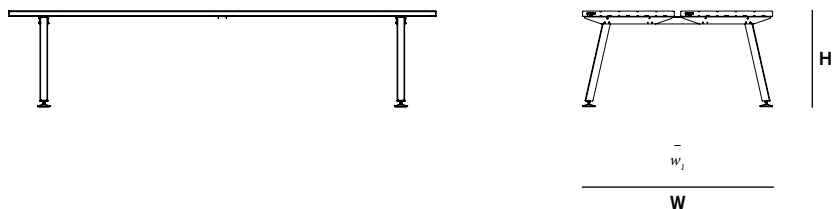

MARINA DESK

Dimensions (mm)	W	H	w_1
Marina Desk standard gap	1445	750	5
Marina Desk small gap	1465	750	25
Marina Desk wide gap	1490	750	50