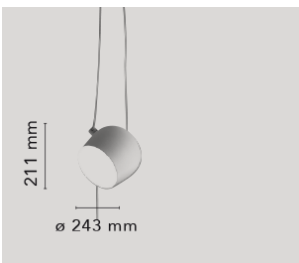

Aim cable-plug

by Ronan & Erwan Bouroullec , 2013

Suspended light fitting. Body in varnished aluminium sheet, shade in photo-etched optical polycarbonate. Internal reflector in photo-etched ABS. Directionable body. Powered directly from mains. The cable has a useful length of 9 metres and thus the lamp can be suspended 3 metres from the ceiling. Wall plug version and dimmer/switch on cable.

Mounting	Pendant
Environment	Indoor
Finish	Anodized brown, White, Black
Weight	3,2 Kg
Light source	1 x MULTICHIP LED 16W 2700K CRI 90 1250lm
Emergency	Without
Battery	No
Supply included	Yes
Cord Length	9000/3000 mm
Materials	ABS, Aluminum, Polycarbonate
Colors	<ul style="list-style-type: none"> ● F0092009 - White ● F0092030 - Black ● F0092026 - Anodized brown