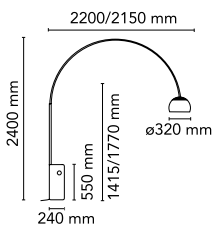

Arco Led

by Achille & Pier Giacomo Castiglioni , 1962

Floor lamp providing direct light. White Carrara marble base. Satin-finish stainless steel telescopic stem. Pressed, polished and zapon-varnished aluminum swiveling and height-adjustable reflector.

Mounting	Floor
Environment	Indoor
Finish	Marble
Weight	63.8 Kg
Light source	1 x MULTICHIP LED 28W

Emergency	Without
Switching	dimmer
Voltage	100-240V/24V
Battery	No
Supply included	Yes

Cord Length	2700 mm
Materials	Aluminum, Marble, Stainless steel