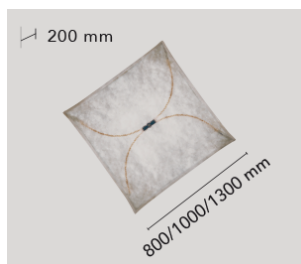

## Ariette 1

by Tobia Scarpa , 1973

Wall or ceiling-mounted lamp providing diffused light. Synthetic fabric diffuser. 30% fiberglass reinforced polyamide ceiling/wall fitting.

Mounting	Ceiling and wall
Environment	Indoor
Weight	0.8 Kg
Light source	4 x HSGSA E27 46W 2700K 740lm 4 x LED E27 8W 2700K 740lm
Emergency	Without
Voltage	220/240
Battery	No
Supply included	Yes
Materials	Fabric
Colors	 F0400009 - Light Fabric