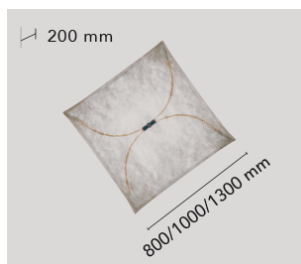

Ariette 2

by Tobia Scarpa , 1973

Wall or ceiling-mounted lamp providing diffused light. Synthetic fabric diffuser. 30% fiberglass reinforced polyamide ceiling/wall fitting.

Mounting	Ceiling and wall
Environment	Indoor
Weight	1 Kg
Light source	4 x HSGSA E27 46W 2700K 740lm 4 x LED E27 8W 2700K 740lm
Emergency	Without
Voltage	220/240
Battery	No
Supply included	Yes
Materials	Fabric
Colors	 F0500009 - Light Fabric