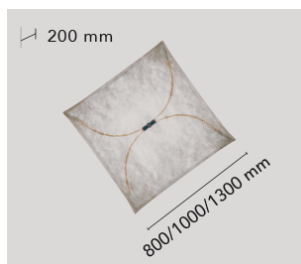

## Ariette 3

by Tobia Scarpa , 1973

Wall or ceiling-mounted lamp providing diffused light. Synthetic fabric diffuser. 30% fiberglass reinforced polyamide ceiling/wall fitting.

Mounting	Ceiling and wall
Environment	Indoor
Weight	1.1 Kg
Light source	4 x HSGSA E27 46W 2700K 740lm 4 x LED E27 8W 2700K 740lm
Emergency	Without
Voltage	220/240
Battery	No
Supply included	Yes
Materials	Fabric
Colors	 F0600009 - Light Fabric