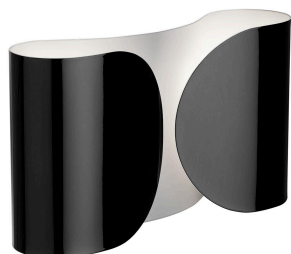

Foglio

by Tobia Scarpa , 1966

Wall lamp providing direct/indirect/partially diffused light. Wall fitting in powder-painted polished white pressed steel. Diffuser in powder-painted polished. Two nylon injection molded white lamp holder supports.

Mounting	Wall
Environment	Indoor
Finish	White, Chrome, Glossy black
Weight	3.7 Kg
Light source	2 x HSGSA E27 46W 2700K 740lm 2 x HSGS E27 70W 2 x LED E27 8W 3000K 740lm

Emergency	Without
Voltage	230
Battery	No
Supply included	Yes

Materials	Steel
-----------	-------

Colors	<ul style="list-style-type: none"> F2400009 - White F2400057 - Chrome F2400030 - Shiny black
--------	---