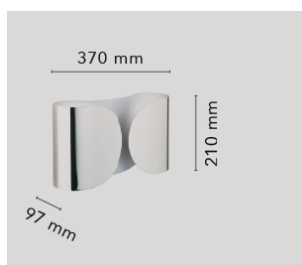

Foglio

by Tobia Scarpa , 1966

Wall lamp providing direct/indirect/partially diffused light. Wall fitting in powder-painted polished white pressed steel. Diffuser in powder-painted polished. Two nylon injection molded white lamp holder supports.

Mounting	Wall
Environment	Indoor
Finish	White, Chrome, Glossy black
Weight	3.7 Kg
Light source	2 x HSGSA E27 46W 2700K 740lm 2 x HSGS E27 70W 2 x LED E27 8W 3000K 740lm

Emergency	Without
Voltage	230
Battery	No
Supply included	Yes

Materials	Steel
-----------	-------

Colors	<ul style="list-style-type: none"> F2400009 - White F2400057 - Chrome F2400030 - Shiny black
--------	---