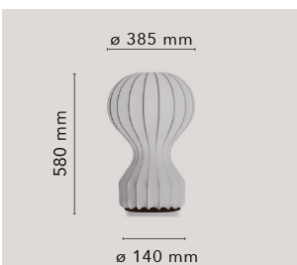

Gatto

by Achille & Pier Giacomo Castiglioni , 1960

Table lamp providing diffused light. White powder coated internal steel structure sprayed with a unique "cocoon" resin to create the diffuser which is then protected by a transparent sprayed on finish. On the cable there is the electronic dimmer which allows the regulation of light brightness.

Mounting	Table
Environment	Indoor
Finish	Cocoon
Weight	2.3 Kg
Light source	1 x HSGSA E27 46W 2700K 740lm 1 x LED E27 8W 2700K 740lm
Emergency	Without
Switching	On the cable there is the electronic dimmer which allows the regulation of light brightness with a dial.
Voltage	230
Battery	No
Supply included	Yes
Cord Length	1800 mm
Materials	Cocoon resin, Steel
Colors	● F2601009 - Cocoon