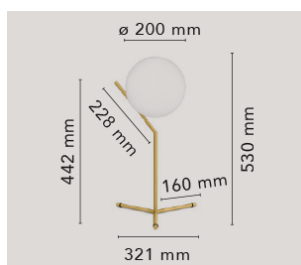

IC Lights Table 1 High

by Michael Anastassiades , 2014

Table lamp providing diffused light. Frame in brass, brushed and transparent varnished or chrome steel. Blown glass opal diffuser. Dimmer on the power chord.

Mounting	Table
Environment	Indoor
Finish	Brushed brass, Chrome
Weight	1.7 Kg
Light source	1 x HSGS E14 60W
Emergency	Without
Switching	Dimmer on the power chord.
Battery	No
Supply included	No

Materials Blown glass, Brass, Steel