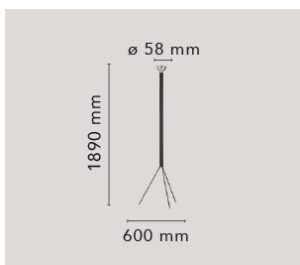

## Luminator

by Achille & Pier Giacomo Castiglioni , 1954

Floor lamp providing indirect light. Bulb with reflector. Iron stem with vitrified enamel finish. Painted galvanized metal legs.

Mounting	Floor
Environment	Indoor
Finish	Anthracite
Weight	4.1 Kg
Light source	1 x LED E27 8W 2700K 750lm
Emergency	Without
Switching	Foot switch on cord
Voltage	220/240
Battery	No
Supply included	Yes
Cord Length	2800 mm
Materials	Metal
Colors	● F3770033 - Anthracite