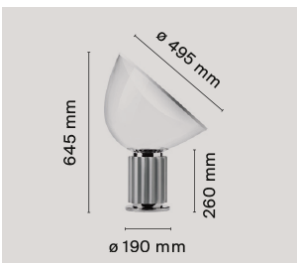

## Taccia

by Achille & Pier Giacomo Castiglioni , 1962

Table lamp providing indirect and reflected light. Reflector in painted aluminium, gloss white on the outside and matt white on the inside.. Directionable diffuser in transparent mouth-blown glass. Body in matt black. silver anodized or bronze anodized aluminium. Base in nickel-plated metal. Electric cable of useful length 220 cm, with dimmer switch for ON/OFF and adjustment of the light flow between 10-100%. Plug-in power supply with interchangeable plugs.

Mounting	Table/Floor
Environment	Indoor
Finish	Black, Anodized bronze, Anodized silver
Weight	15,3 Kg
Light source	1 x COB LED 28W 2700K CRI93 2068lm
Emergency	Without
Voltage	230
Battery	No
Supply included	Yes

Cord Length	2200 mm
Materials	Aluminum, Glass

Colors	<ul style="list-style-type: none"> <li> F6602004 - Anodized silver</li> <li> F6602030 - Black</li> <li> F6602046 - Anodized bronze</li> </ul>
--------	---