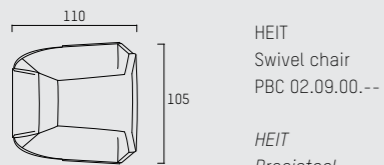

HEIT
Drehstuhl
PBC 02.09.00.--

HEIT SWIVEL CHAIR & OTTOMAN

ENGLISH

Sink into 21st century seating luxury with the HEIT swivel chair and ottoman, the ultimate in soft-seater design excellence. HEIT's angularity is balanced by indulgent proportions, a steel frame and foot wrapped in tough Italian saddle leather, and cushions enveloped by supple leather or exquisite fabrics. A chair you won't want to get out of.

NEDERLANDS

Geniet van 21e-eeuws zitcomfort met de draaistoel en ottoman HEIT, de ultieme 'soft seater' die uitblinkt in design. De hoeken van het ontwerp worden in evenwicht gebracht door de grote kussens, omvat door soepel leer of verfijnde stoffen, en de met Italiaans tuigleer beklede stalen frame en voet. Laat je omhullen in comfort en luxe.

DEUTSCH

Lassen Sie sich in Sitzkomfort des 21. Jahrhunderts fallen, HEIT Drehstuhl und Schemel sind das Ultimative im Polstermöbeldesign. Die kantigen Formen von HEIT werden durch üppige Proportionen ausbalanciert, einen Stahlrahmen und -fuß, die in festes italienisches Sattelleder gekleidet sind, und Kissenbezüge aus weichem Leder und wertvollen Stoffen. Ein Stuhl, aus dem sie nicht wieder werden aufstehen wollen.

HEIT
Swivel chair
PBC 02.09.00.--

HEIT
Draaistoel
PBC 02.09.00.--