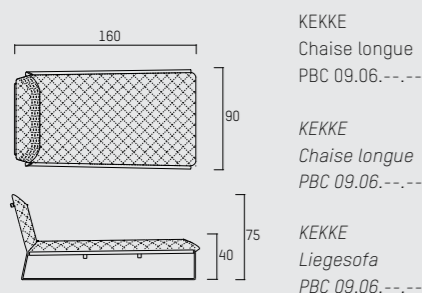

KEKKE CHAISE LONGUE & FAUTEUIL

ENGLISH

With a powder coated steel frame and butter soft leather seating, the KEKKE chaise longue is an outstanding addition to any room. This is luxurious living in true Piet Boon® style. Extreme soft comfort and subdued tones meet design elegance in a harmonious balance of chic sophistication.

NEDERLANDS

De chaise longue KEKKE vormt met zijn frame van gepoedercoat staal en heerlijk zachte leren zitting een bijzondere aanvulling op elke leefruimte. Het ultieme voorbeeld van luxurious living in Piet Boon®-stijl. Buitengewoon comfort, ingetogen kleurgebruik en een elegant design vormen een harmonieus geheel van chique allure.

DEUTSCH

Ein pulverlackierter Stahlrahmen und butterweiche Lederpolsterung machen die KEKKE Recamiere zu einem besonderen Objekt in jedem Raum. Das ist Luxus in echtem Piet Boon® Stil. Extrem weicher Komfort und gedeckte Töne treffen auf geschmackvolles Design und schaffen eine harmonische Balance hochwertiger Eleganz.