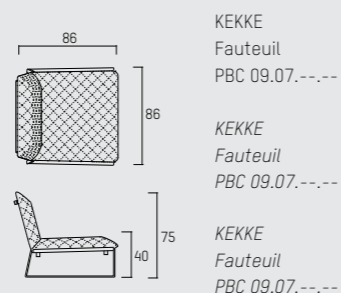

KEKKE CHAISE LONGUE & FAUTEUIL

ENGLISH

With a powder coated steel frame and butter soft leather seating, the KEKKE chaise longue is an outstanding addition to any room. This is luxurious living in true Piet Boon® style. Extreme soft comfort and subdued tones meet design elegance in a harmonious balance of chic sophistication.

NEDERLANDS

De chaise longue KEKKE vormt met zijn frame van gepoedercoat staal en heerlijk zachte leren zitting een bijzondere aanvulling op elke leefruimte. Het ultieme voorbeeld van luxurious living in Piet Boon®-stijl. Buitengewoon comfort, ingetogen kleurgebruik en een elegant design vormen een harmonieus geheel van chique allure.

DEUTSCH

Ein pulverlackierter Stahlrahmen und butterweiche Lederpolsterung machen die KEKKE Recamiere zu einem besonderen Objekt in jedem Raum. Das ist Luxus in echtem Piet Boon® Stil. Extrem weicher Komfort und gedeckte Töne treffen auf geschmackvolles Design und schaffen eine harmonische Balance hochwertiger Eleganz.