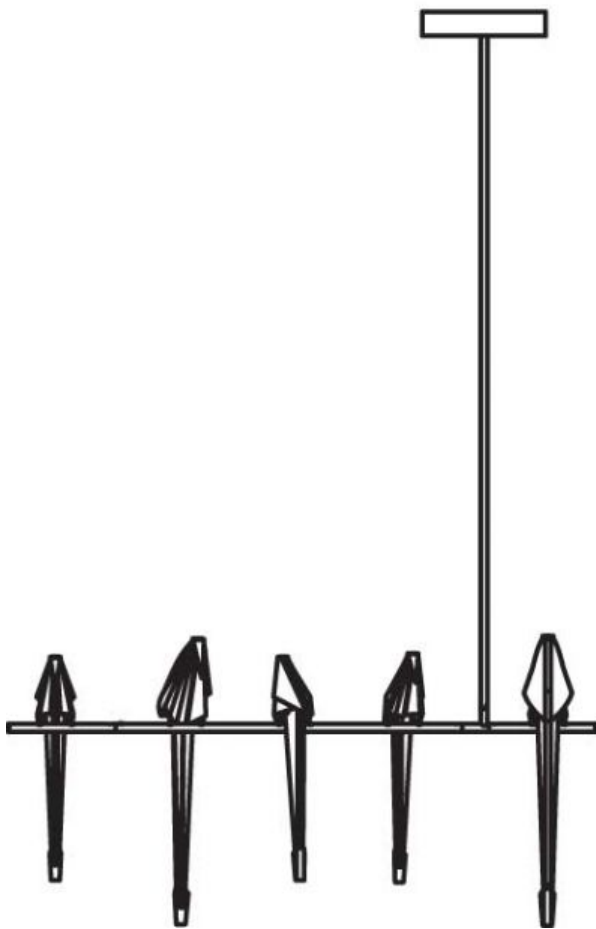

CRI:
80

Lumen:
Approx 560lm

Dimmable:
1-10V dimmable
Please make sure the right provisions are made for 1-10V dimming.

Canopy:
Ø20,5cm | 8,1" x 4,2cm | 1,7" in matching brass colour.

Suspension Cable & Poles

Cable length

4M | 13.1ft (black) can be shortened down to 30cm | 11.8".
(10M | 32.8ft on request)

Suspension poles

You can adjust the length of the suspension pole. Enclosed there are 6 parts of suspension poles in 3 different sizes: 2x10cm (3.9"), 2x15 cm (5.9"), 2x50cm (19.6"). Total 1.5M | 4.9". Additional poles are available on special request.

Colour

Brass

White

Packaging

m o o o i[®]

H 53 cm | 21,2"
W 34 cm | 13,6"
D 115 cm | 46"

Colli 1/1

With packaging:
8 KG | 18 lb

m o o o i[®]

dimensions

100cm | 39.4"

35cm | 13.8"

51cm | 20.1"
